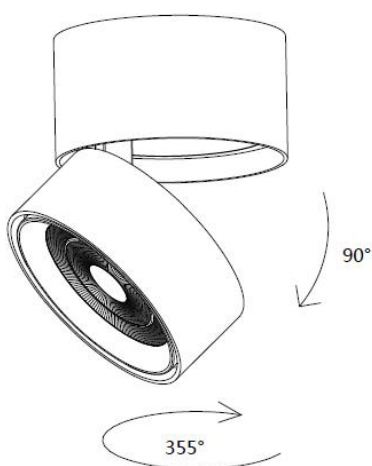

# RAY SPOT

OPTICAL LENS

LOOM  
DESIGN

SURFACE MOUNTED LED DOWNLIGHT  
15W. CRI90. 2700K  
WHITE OR BLACK COLOR  
36 DEGREE  
SIZE/TRIAC Ø 9,3 X H 9 CM  
TILTED MAX. 15 CM

Power	CRI	Beam Angle	Luminous	CCT
15W	>90	▲ 36°	1149 lm	2700K

#### Technical Parameters:

Name	Parameters
Light source:	COB
Input Voltage:	AC220~240V 50/60Hz
LED Current:	350mA, 35-37V
Beam Angle:	36°
Life Time:	> 50,000h - L80 - B10 (Ta 25° C)
Operating temperature:	-20°C~40°C
Certificate:	CE/RoHS
Weight:	0.58kg