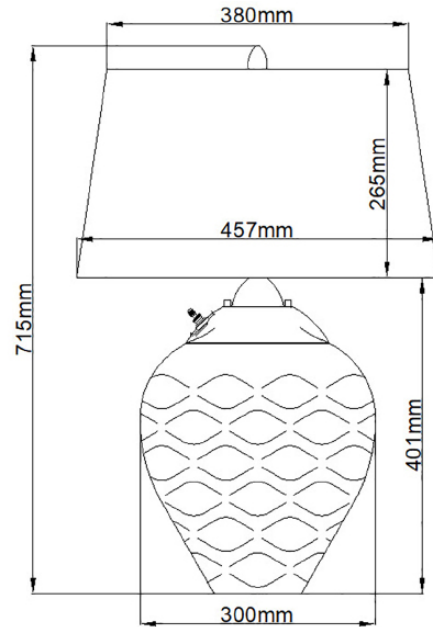

MODEL: Table Lamp

Samara's textured blown glass, classic polished nickel metal-work and beautiful hand-made fabric shades combine to form an arresting and gorgeous table-lamp. Combined with a 4-way switch, this design features independent light sources for the shade and the glass. (GU10 supplied)

1. Stock Code	QN-SAMARA-TL-PLM	17. Minimum Drop (mm)	
2. Product Type	Table Lamp	18. Maximum Drop (mm)	
3. Category	Interior	19. Chain/extension rods	
4. Family	Samara	20. Ceiling Pan Width/Diameter	
5. Finish	Polished Nickel	21. Net Weight (kg)	5.27kg
6. IP Rating		22. Gross Weight (kg)	5.85kg
7. Class	Class I	23. Back Plate Height (mm)	
8. Voltage	220-240v 50hz	24. Back Plate Width (mm)	
9. Max. Wattage	60W	25. Base Plate Depth (mm)	
10. Lamp Holder Type	E27	26. Build Materials	Steel, Clear Glass, Faux Silk
11. No. of Lamps	1	27. Box Dimensions	48 x 49 x 50cm
12. Lamp Supplied	1 x 7W LED GU10	28. Barcode	5024005380412
13. Lumen Output	No	29. Guarantee	general 2 year guarantee
14. Overall Width-Diameter (mm)	457mm		
15. Overall Height (mm)	715mm		
16. Overall Depth (mm)			