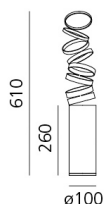

Decomposé Light Table - Red

Atelier Oï

LUMINAIRE

- Watt: **8W**

DESCRIPTION

"The projected light is broken down on each ring, light rays come to life in a scenic dance, made of shadows circulating around the central heart." Atelier Oï

PRODUCT CODE: DOI4600C16

FEATURES

- Article Code: **DOI4600C16**
- Colour: **Red**
- Installation: **Table**
- Material: **Aluminium**
- Series: **Design Collection**
- Environment: **Indoor**
- design by: **Atelier Oï**

DIMENSIONS

- Height: **cm 26**
- Base Diameter: **cm 10**
- Max Extension Height: **cm 61**

NOT INCLUDED SOURCES

- Category: **FLUO**
- Number: **1**
- Watt: **8W**
- Socket: **E27**
- Class: **A**

ALTERNATIVE SOURCES

- Category: **LED RETROFIT**
- Number: **1**
- Watt: **6W**
- Socket: **E27**