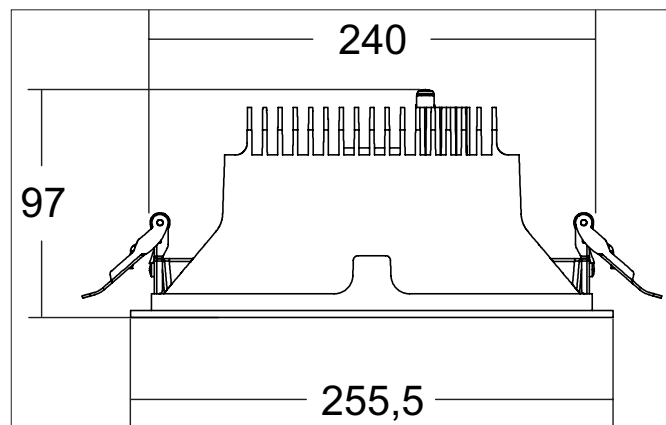

APOLLO MEGA LED recessed downlight, round

Article no. 40615185

Light.
For Generations.**Tender**

LED recessed downlight, round, Round. Toolless ceiling installation by installation springs. Ceiling cut-out Ø 240 mm, Installation depth 97 mm, Outer diameter 205 mm, Weight 0,850 kg. Reflector silver with rotationssymmetrical, deep, wide distributed light intensity. optimal light distribution due to a plastic, transparent cover. Luminous flux 3.194 lm, Power 1 x 24,5 W, Light colour neutral white, Correlated colour temperature (CCT) 3.500 K, Colour rendering index CRI > 90, Rated life time L80/B10 at 25 °C: 50.000 h, Rated life time L80/B50 at 25 °C: 50.000 h, Housing material: Aluminium / Glass / Plastic, Colour: Black structure, Permissible ambient temperature (ta): -20 °C - +25 °C, Protection class (EN 61140): II, Degree of protection (DIN EN 60529): IP20, .With electronic driver, on/off switchable.

Article data	
Article no.	40615185
GTIN	4251433991588
Series name	APOLLO MEGA
Short description	LED recessed downlight, round
Material	Aluminium / Glass / Plastic
Colour	Black
Type of surface	Structure
Shape	Round
Outer diameter	205 mm
Built-in diameter	240 mm
Installation depth	97 mm
Weight	0.850 kg

APOLLO MEGA LED recessed downlight, round

Article no. 40615185

Light.
For Generations.

Lighting technology	
Colour temperature	3.500 K
Light colour	White
Light output	Direct
Luminous flux	3,194 lm
System efficiency	130 lm/W
Colour rendering	CRI > 90
Reflector	High-gloss
Reflektorfarbe	silver
Beam angle	55°
Light sharing	Symmetric