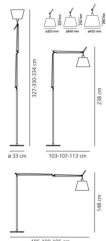

# Tolomeo Floor Mega - LED 2700K - Black - Dimmer on head - Body Lamp

Michele De Lucchi, Giancarlo Fassina

IP20     

## FEATURES

- Article Code: **0761W30A**
- Colour: **Black**
- Installation: **Floor**
- Material: **Silk satin fabric or parchment paper, aluminium, steel**
- Series: **Design Collection**
- design by: **Michele De Lucchi, Giancarlo Fassina**

## DIMENSIONS

- Length: **cm 107**
- Height: **cm 148**
- Diameter: **cm 36**
- Base Diameter: **cm 33**
- Max Extension Height: **cm 330**
- Max Extension Length: **cm 190**
- Impact Resistance: **N/D**
- Glow Wire Test: **650°C**