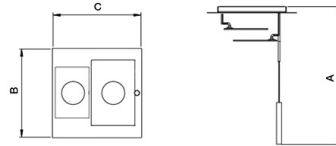

PETRA S3
PETRA S3-ESA

Luminaires

Hersteller	ICONE
Article number	PETRA S3-ESA
Product name	PETRA S3
Product group	ceiling mounted luminaire
Mounting type	Surface mounted
Mounting place	Ceiling
Control gear	Electronic ballast

Model / Variant / Configuration

Number / Name ---

Description

Product without accessories

Dimensions

Length/Width/Height 660mm/660mm/50mm

Description

Luminaire of refined design.
Driver included.
ESA - Ecrú/Satin Aluminium