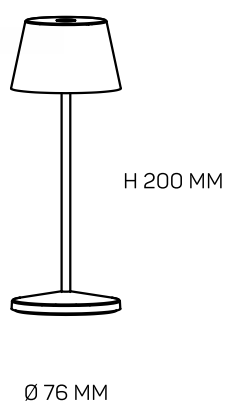

MODI MICRO TAVOLO

IP65

LOOM[®]
DESIGN

MODI MICRO TAVOLO

CONTACT CHARGING BASE WITH CABLE - INCL.
ADAPTER: OPTIONAL

FULL CHARGING TIME 4,5 HOURS

WORKING TIME 9 HOURS

STEPLESS DIMMER

ON/OFF FUNCTION

MEMORY FUNCTION

RECHARGEABLE CORDLESS TABLE LAMP

WEIGHT 0,42 KG

MATERIAL: DIE CASTING ALUMINUM ALLOY, WITH CLEAR
POLYCARBONATE DIFFUSER WITH OPTICAL STRUCTURE

INPUT VOLTAGE: DC 3,7V - POWER 2,2 W

INGRESS PROTECTION: IP65

LIGHT SOURCE: SMD - LED

2200-3000 KELVIN SWITCH

LUMEN: 165

COLORS:

WHITE, CORTEN, GREY GREEN, BLACK