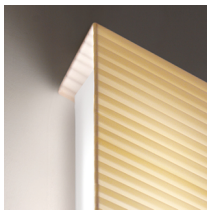

General technical features
products: Rettangolo
design: Modoluce R&D 2005

Finiture

Tessuti diffusore

Cotton

Pleated

Pleated Ribbon

Fabric lampshade

IP20

Ceiling rose detail

* on demand

** cable on measure

Technical features

products: Rettangolo Medium suspension lamp
design: Modoluce R&D 2005

Medium suspension lamp - L 90	ø 90 x 22 x 30 cm 4 Kg	lamp type 3xE27 max watt 42 W HES	RETESP090C01
Large suspension lamp - L 120	ø 120 x 22 x 30 cm 4,5 Kg	lamp type 4xE27 max watt 42 W HES	RETESP120C01
Maxi suspension lamp - L 150	ø 150 x 22 x 40 cm 10 Kg	lamp type 6 E27 52 W luminous efficacy DIM	RETESP150P02
Mega suspension lamp - L 300	ø 300 x 22 x 40 cm 25 Kg	lamp type 12 E27 52 W luminous efficacy DIM	RETESP300P02