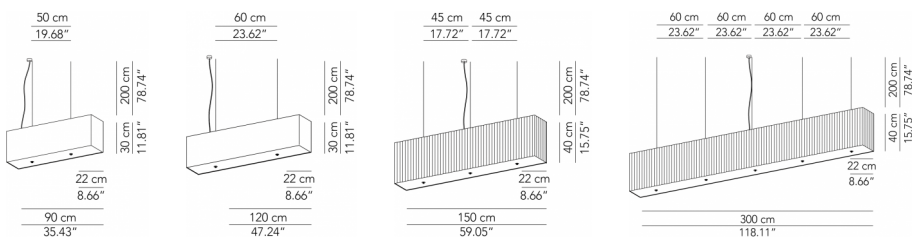

General technical features
products: Rettangolo
design: Modoluce R&D 2005

Finiture

Tessuti diffusore

Cotton

Pleated

Pleated Ribbon

Fabric lampshade

IP20

Ceiling rose detail

* on demand

** cable on measure

Technical features

products: Rettangolo Medium suspension lamp
design: Modoluce R&D 2005

Medium suspension lamp - L 90	ø 90 x 22 x 30 cm 4 Kg	lamp type 3xE27 max watt 42 W HES	RETESP090C01
Large suspension lamp - L 120	ø 120 x 22 x 30 cm 4,5 Kg	lamp type 4xE27 max watt 42 W HES	RETESP120C01
Maxi suspension lamp - L 150	ø 150 x 22 x 40 cm 10 Kg	lamp type 6 E27 52 W luminous efficacy DIM	RETESP150P02
Mega suspension lamp - L 300	ø 300 x 22 x 40 cm 25 Kg	lamp type 12 E27 52 W luminous efficacy DIM	RETESP300P02

Opal plexiglass
detail L 160

* on demand

Technical features

products: Rettangolo Medium wall lamp
design: Moduluce R&D 2005

Medium wall lamp - L 40 x H 25	ø 40 x 13 x 25 cm 0,5 Kg	lamp type 1xE27 max watt 42 W HES	RETEAPO25C01
	ø 40 x 13 x 25 cm 0,5 Kg	lamp type 2xE27 max watt 42 W HES	RETEAPO25C02
Medium wall lamp - L 25 x H 40	ø 25 x 13 x 40 cm 0,5 Kg	lamp type 1xE27 max watt 42 W HES	RETEAPO40C01
	ø 25 x 13 x 40 cm 0,5 Kg	lamp type 2xE27 max watt 42 W HES	RETEAPO40C02
Wall lamp - L 30 x H 60	ø 30 x 16 x 60 cm 1 Kg	lamp type 2xE27 max watt 42 W HES	RETEAPO60C01
Vertical/horizontal wall lamp - L 25 x H 160	ø 160 x 13 x 25 cm 5 Kg	lamp type 6xE27 max watt 42 W HES	RETEAPI60C13