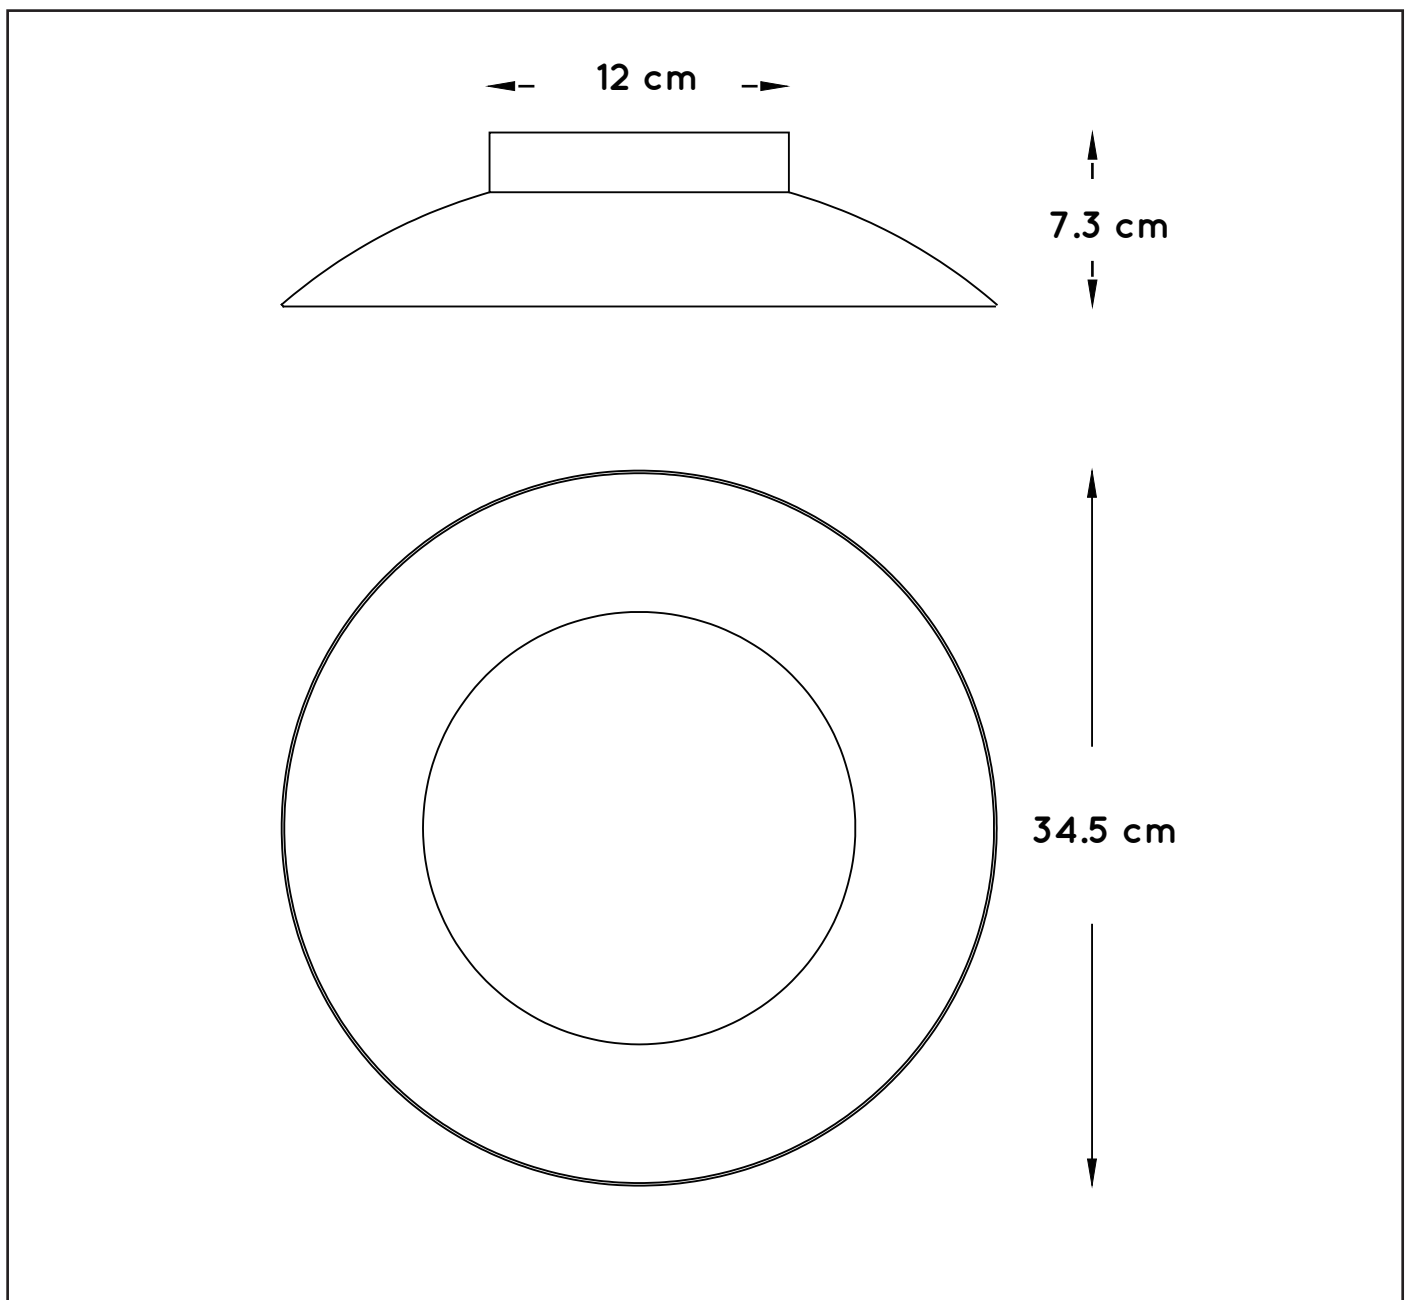

FOSKAL

item number : 79177/12/01

EAN code : 5411212791252

item number : 79177/12/30

EAN code : 5411212791504

item number : 79177/12/14

EAN code : 5411212791269

item number : 79177/12/31

EAN code : 5411212791276

For more specifications, dimensions please visit

www.lucide.com