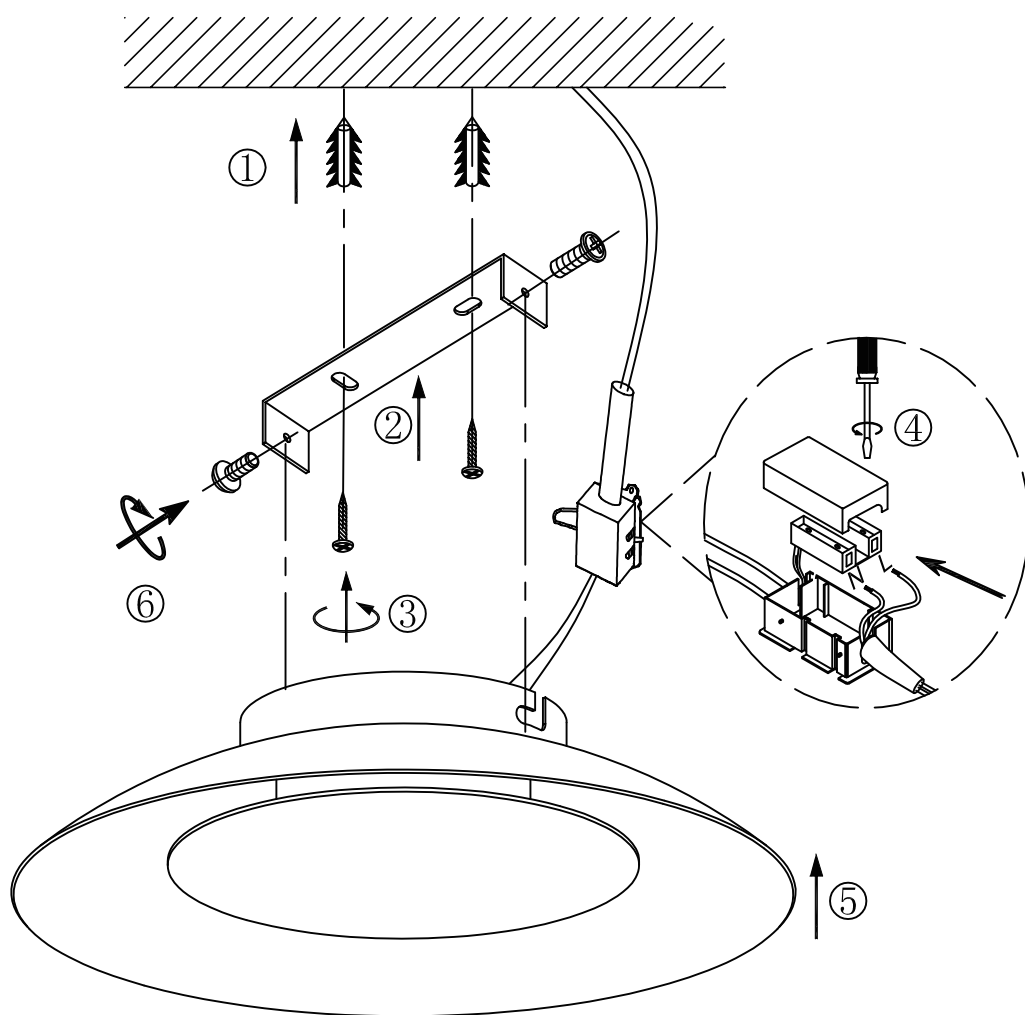

Dit product bevat een lichtbron van energie-efficiëntieklasse G
Ce produit contient une source lumineuse de classe énergétique G
This product contains a light source of energy efficiency class G
Dieses Produkt enthält eine Lichtquelle der Energieeffizienzklasse G
Ten produkt zawiera źródło światła o klasie efektywności energetycznej G