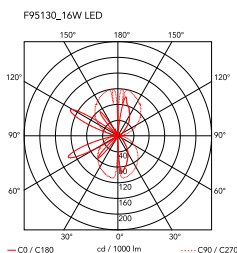

## Wirering Grey

by Formafantasma , 2018

Indirect light wall lighting device with body in calendered, extruded aluminium with galvanised or varnished finish. The special tangent cable, in coloured rubber, provides the power. The cable is fixed to the wall with ABS joints in the same finish as the ring. Dimming via switch pedal on the cable. Power supply on adapter with interchangeable plugs. Useful cable length is 2.5 metres.

|                                |   |
|--------------------------------|---|
| <b>Mounting</b>                | Wall  |
| <b>Environment</b>             | Indoor  |
| <b>Weight</b>                  | (ring 0,235kg + cable 0,710kg) = 0,945 Kg       |
| <b>Light sources available</b> | 180 x LED 16W 2700K 712lm CRI90 [i]<br>Dimmable |
| <b>Emergency</b>               | Without   |
| <b>Switching</b>               | no  |
| <b>Dimmer</b>                  | Included  |
| <b>Power</b>                   | 16W   |
| <b>Battery</b>                 | No  |
| <b>Supply included</b>         | Yes   |

|                    |          |
|--------------------|----------|
| <b>Cord Length</b> | 2,5m mm  |
| <b>Materials</b>   | Aluminum |

|               |   |
|---------------|---|
| <b>Colors</b> | <ul style="list-style-type: none"> <li>○ F9513009 - Grey Cable/White Ring</li> <li>● F9513020 - Grey Cable/Grey Ring</li> <li>● F9513030 - Grey Cable/Black Ring</li> <li>● F9513034 - Grey Cable/Pink Ring</li> <li>● F9513044 - Grey Cable/Gold Ring</li> </ul> |
|---------------|---|