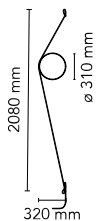

## Wirering Grey

by Formafantasma , 2018

Indirect light wall lighting device with body in calendered, extruded aluminium with galvanised or varnished finish. The special tangent cable, in coloured rubber, provides the power. The cable is fixed to the wall with ABS joints in the same finish as the ring. Dimming via switch pedal on the cable. Power supply on adapter with interchangeable plugs. Useful cable length is 2.5 metres.

|                                |   |
|--------------------------------|---|
| <b>Mounting</b>                | Wall  |
| <b>Environment</b>             | Indoor  |
| <b>Weight</b>                  | (ring 0,235kg + cable 0,710kg) = 0,945 Kg       |
| <b>Light sources available</b> | 180 x LED 16W 2700K 712lm CRI90 [i]<br>Dimmable |
| <b>Emergency</b>               | Without   |
| <b>Switching</b>               | no  |
| <b>Dimmer</b>                  | Included  |
| <b>Power</b>                   | 16W   |
| <b>Battery</b>                 | No  |
| <b>Supply included</b>         | Yes   |

|                    |          |
|--------------------|----------|
| <b>Cord Length</b> | 2,5m mm  |
| <b>Materials</b>   | Aluminum |

|               |   |
|---------------|---|
| <b>Colors</b> | <ul style="list-style-type: none"> <li>○ F9513009 - Grey Cable/White Ring</li> <li>● F9513020 - Grey Cable/Grey Ring</li> <li>● F9513030 - Grey Cable/Black Ring</li> <li>● F9513034 - Grey Cable/Pink Ring</li> <li>● F9513044 - Grey Cable/Gold Ring</li> </ul> |
|---------------|---|