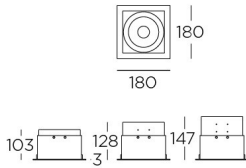

ARCCHIO

Art.-No.: 6109017

Description

Finish

Grey
Transparent
NA

Material

Aluminium
Polycarbonate

TECHNICAL CHARACTERISTICS

UGR	
S=0.250	
Ceiling/Cavity	0.7
Walls	0.5
Working Plane	0.2
Room dimensions	X=4H, Y=8H
UGR Crosswise	
UGR Endwise	

The photograph may not match the reference exactly. Please read the product description to identify the finish.