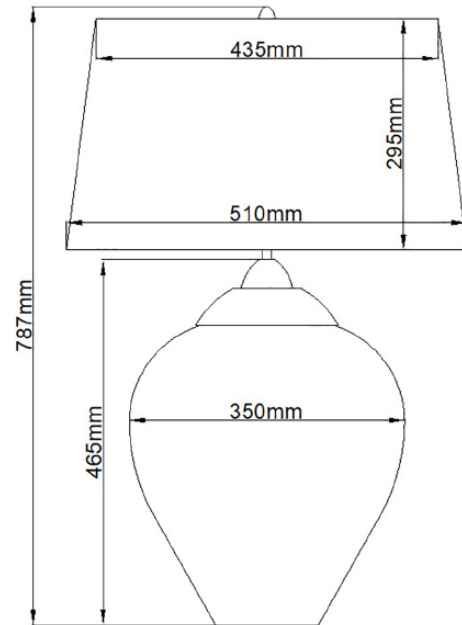

MODEL: Large Table Lamp

Samara's textured blown glass, classic polished nickel metal-work and beautiful hand-made fabric shades combine to form an arresting and gorgeous table-lamp. Combined with a 4-way switch, this design features independent light sources for the shade and the glass. ( GU10 supplied )

1. Stock Code	QN-SAMARA-TL-LRG-CLR	17. Minimum Drop (mm)	
2. Product Type	Table Lamp	18. Maximum Drop (mm)	
3. Category	Interior	19. Chain/extension rods	
4. Family	Samara	20. Ceiling Pan Width/Diameter	
5. Finish	Polished Nickel	21. Net Weight (kg)	7.02kg
6. IP Rating		22. Gross Weight (kg)	7.8kg
7. Class	Class I	23. Back Plate Height (mm)	
8. Voltage	220-240v 50hz	24. Back Plate Width (mm)	
9. Max. Wattage	60W	25. Base Plate Depth (mm)	
10. Lamp Holder Type	E27	26. Build Materials	Steel, Clear Glass, Faux Silk
11. No. of Lamps	1	27. Box Dimensions	54 x 54 x 78cm
12. Lamp Supplied	1 x 7W LED GU10	28. Barcode	5024005674115
13. Lumen Output	No	29. Guarantee	general 2 year guarantee
14. Overall Width-Diameter (mm)	510mm		
15. Overall Height (mm)	787mm		
16. Overall Depth (mm)			