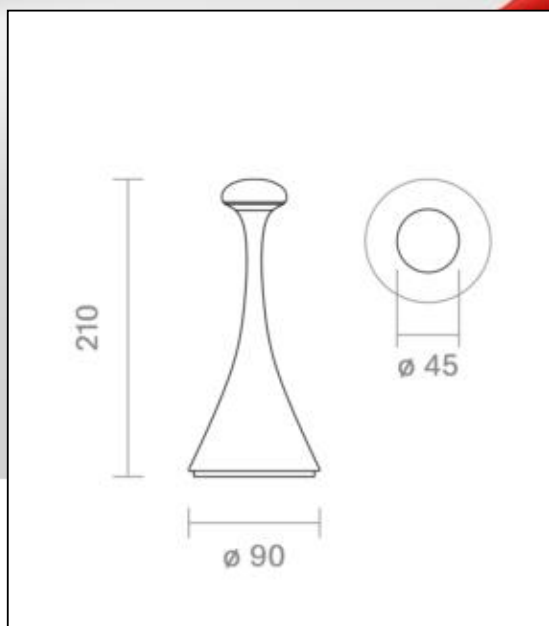

Datasheet
4541501

Akku-Tischleuchte Nudrop mini 210mm salbeigrün

Likeable extravagance: If the Sigor Nudrop did not give light, it would also pass as a sculpture or design object. With its organically curved shape and its sympathetic colors, it sets original accents in any interior. Powerful: Despite its compact form, it has enormous luminosity, with which it puts much larger lamps in its shadow. Versatile: thanks to its compact dimensions, the Nudrop fits anywhere, where there is little space: whether at a bistro table, at a fine meal with friends or when traveling in a hotel room. Stable: Narrow head, wide footprint: With the battery integrated battery in the base, the Nudrop has a secure footing everywhere.

Dimmable yes

Recommended dimmer: www.sigor.de/dimmerliste

133 lm	luminous flux [lm]
1,80 Watt	rated power
2200/2700 K	colour temperature
Ra>85	colour rendering
5 sdcm	colour consistency
45°	beam angle
salbeigrün	Colour housing
IP54	type of protection
-20° - 40°C	temperature range in operation
	power factor
3,7 V AC	voltage
Hz	operating frequency
1000 mA	current
2 kWh/1000h	energy consumption
<1,0 s	warm-up time up to 60% of the full light output
<0.5 s	starting time
Ø 54.000 h	nominal life time
L70B50	rated life time L70/B50
0.7	lumen maintenance factor at the end of the nominal life

Spectral power distribution
in the range 180 - 800 nm

4541501

Akku-Tischleuchte Nudrop mini 210mm salbeigrün

Manual:

https://shop.sigor.de/media/pdf/4541501_manual.pdf

as of: 06.02.2024

Page: 2