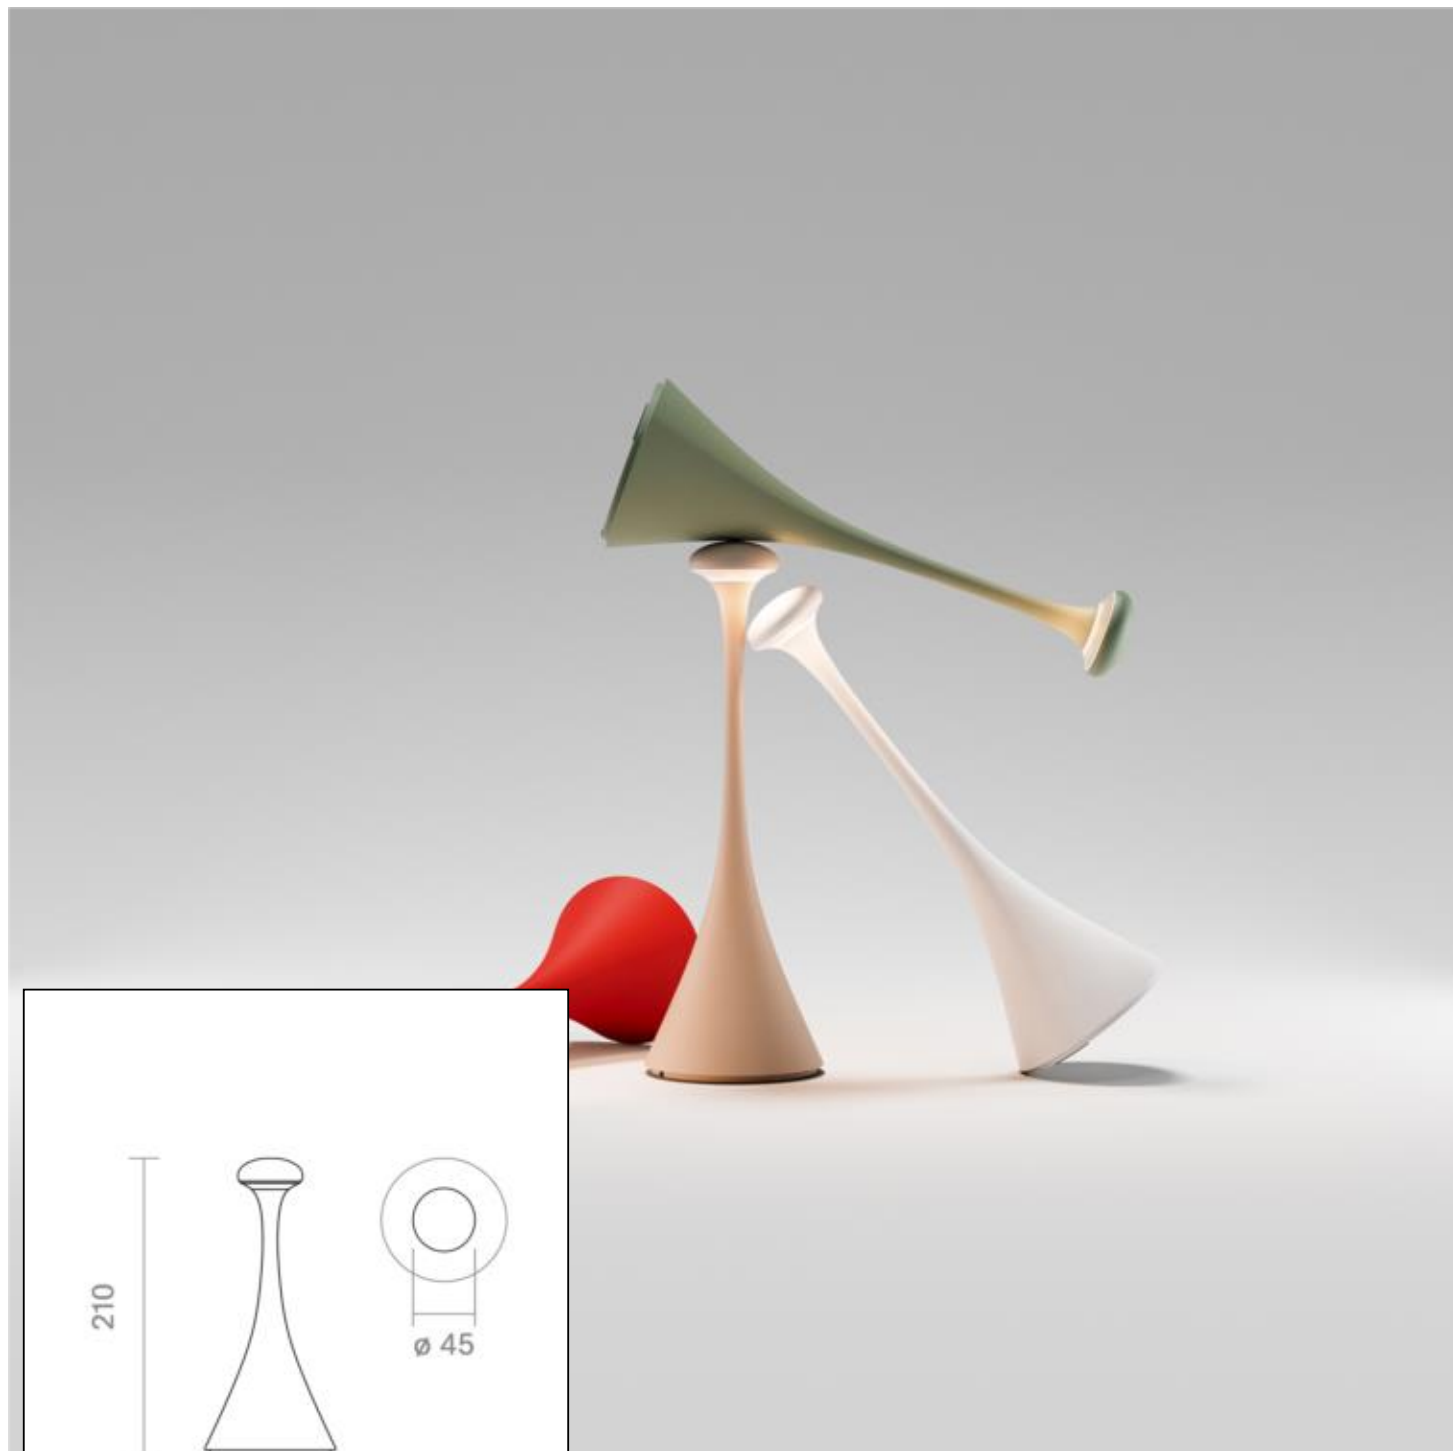

Datasheet
4541501

Akku-Tischleuchte Nudrop mini 210mm salbeigrün

Likeable extravagance: If the Sigor Nudrop did not give light, it would also pass as a sculpture or design object. With its organically curved shape and its sympathetic colors, it sets original accents in any interior. Powerful: Despite its compact form, it has enormous luminosity, with which it puts much larger lamps in its shadow. Versatile: thanks to its compact dimensions, the Nudrop fits anywhere, where there is little space: whether at a bistro table, at a fine meal with friends or when traveling in a hotel room. Stable: Narrow head, wide footprint: With the battery integrated battery in the base, the Nudrop has a secure footing everywhere.

Dimmable yes

Recommended dimmer: www.sigor.de/dimmerliste

133 lm	luminous flux [lm]
1,80 Watt	rated power
2200/2700 K	colour temperature
Ra>85	colour rendering
5 sdcm	colour consistency
45°	beam angle
salbeigrün	Colour housing
IP54	type of protection
-20° - 40°C	temperature range in operation
	power factor
3,7 V AC	voltage
Hz	operating frequency
1000 mA	current
2 kWh/1000h	energy consumption
<1,0 s	warm-up time up to 60% of the full light output
<0.5 s	starting time
Ø 54.000 h	nominal life time
L70B50	rated life time L70/B50
0.7	lumen maintenance factor at the end of the nominal life

Spectral power distribution
in the range 180 - 800 nm

4541501

Akku-Tischleuchte Nudrop mini 210mm salbeigrün

Manual:

https://shop.sigor.de/media/pdf/4541501_manual.pdf

as of: 06.02.2024

Page: 2