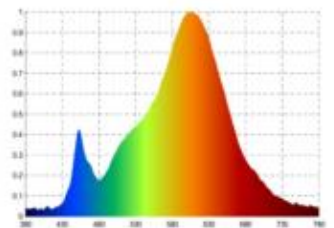

Datasheet
4541501

Akku-Tischleuchte Nudrop mini 210mm salbeigrün

Likeable extravagance: If the Sigor Nudrop did not give light, it would also pass as a sculpture or design object. With its organically curved shape and its sympathetic colors, it sets original accents in any interior. Powerful: Despite its compact form, it has enormous luminosity, with which it puts much larger lamps in its shadow. Versatile: thanks to its compact dimensions, the Nudrop fits anywhere, where there is little space: whether at a bistro table, at a fine meal with friends or when traveling in a hotel room. Stable: Narrow head, wide footprint: With the battery integrated battery in the base, the Nudrop has a secure footing everywhere.

Dimmable yes

Recommended dimmer: www.sigor.de/dimmerliste

133 lm	luminous flux [lm]
1,80 Watt	rated power
2200/2700 K	colour temperature
Ra>85	colour rendering
5 sdcm	colour consistency
45°	beam angle
salbeigrün	Colour housing
IP54	type of protection
-20° - 40°C	temperature range in operation
	power factor
3,7 V AC	voltage
Hz	operating frequency
1000 mA	current
2 kWh/1000h	energy consumption
<1,0 s	warm-up time up to 60% of the full light output
<0.5 s	starting time
Ø 54.000 h	nominal life time
L70B50	rated life time L70/B50
0.7	lumen maintenance factor at the end of the nominal life

Spectral power distribution
in the range 180 - 800 nm

4541501

Akku-Tischleuchte Nudrop mini 210mm salbeigrün

Manual:

https://shop.sigor.de/media/pdf/4541501_manual.pdf

as of: 06.02.2024

Page: 2