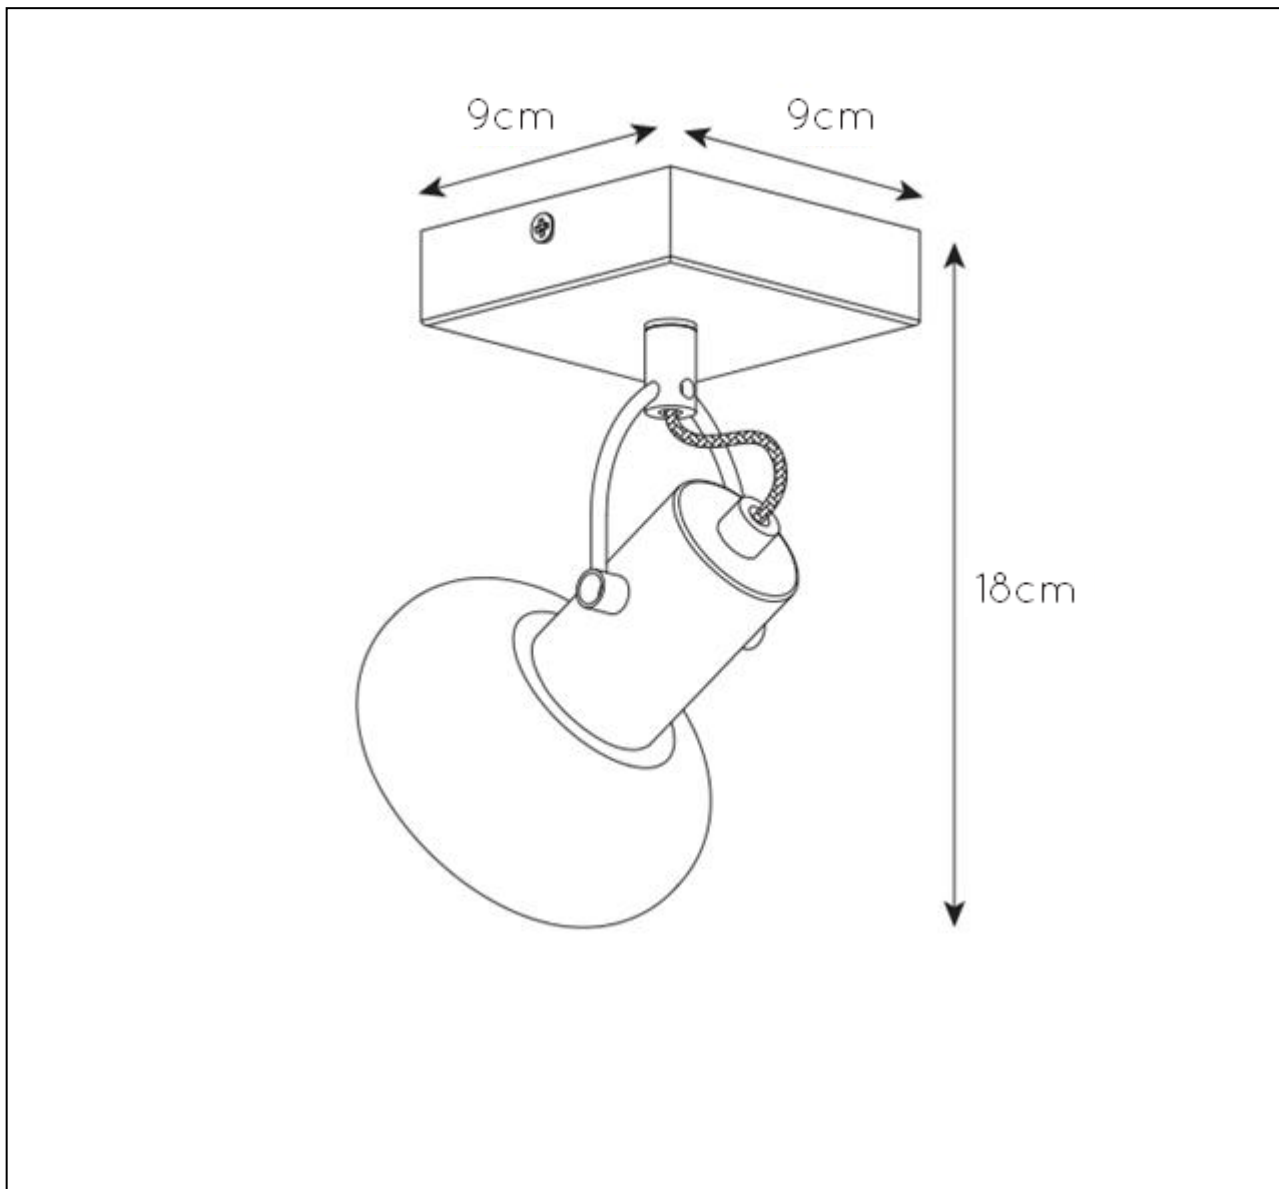

LUCIDE

GENERAL SPECIFICATIONS

RECOMMENDED LUCIDE LIGHT SOURCE

49046/03/62

Light source dimmable : Yes

Light source incl. : No

General

Dimensions LxWxH : 9 cm x 9 cm x 18 cm
Height minimum : 14,5cm
Height maximum : 18cm
Dimensions shade LxWxH : 10 cm x 5.3cm x 10cm
Main material : Metal+glass
Ceiling rose material : Metal
Color : Matt black+smokey glass
Style : Modern
Shape : -
Weight : 0.25 kg
Warranty : 2 years

Product specifications

Dimmable : No
Light direction : Around (Diffuse)
Adjustable in height : Not Adjustable In
Height (Before Installation)
Directional : Directional
Cable : No Cable On Product
Cable length : -
Sensor : Without Sensor
Control : No
IP-Class : 20
Electric class : 1
Light source including: No
Lamp socket : E14
Light source number : 1
Power requirements : 220-240V~50Hz
Bulb type & maximum wattage : E14- max.25W

For more specifications of this product please visit

www.lucide.com

MADEE

Item number : 17993/01/30
EAN code : 5411212176776

For more specifications, dimensions please visit

www.lucide.com

LUCIDE

INSTALLATION DRAWING SPECIFICATIONS