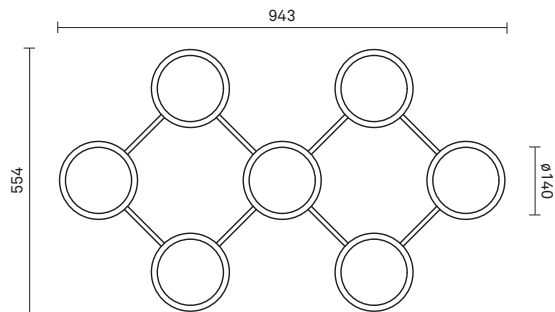

NUURA

LIILA 7 Nordic Gold/Optic Clear

Design: Sofie Refer, 2021. EU-model.

Liila 7 Wall/Ceiling in mouth blown Optic Clear glass and Nordic Gold finish.

Liila Collection has a Nordic simplistic yet sensuous look due to the fine reflections in the glass and metal. The mouth blown glass is elegantly framed by the metal disc in soft metallic finish.

While the version in Optic Clear glass creates sparkling reflections, the version in Opal White glass completes the minimalistic Nordic look.

Liila 7 Wall/Ceiling has an elongated modular formation. It looks great as an extended light sculpture or arranged in a line to create a stunning effect. Liila 7 can be installed vertically or horizontally

Liila collection

The Liila collection include the following products:

- **Liila 1 Medium, Wall/Ceiling:** Nordic Gold/ Light Silver, Opal White/Optic Clear Glass
- **Liila 1 Large, Wall/Ceiling:** Nordic Gold/ Light Silver, Opal White/Optic Clear Glass
- **Liila Star, Wall/Ceiling:** Nordic Gold, Opal White/Optic Clear Glass
- **Liila 7, Wall/Ceiling:** Nordic Gold, Opal White/Optic Clear Glass
- **Liila 12, Wall/Ceiling:** Nordic Gold, Opal White/Optic Clear Glass