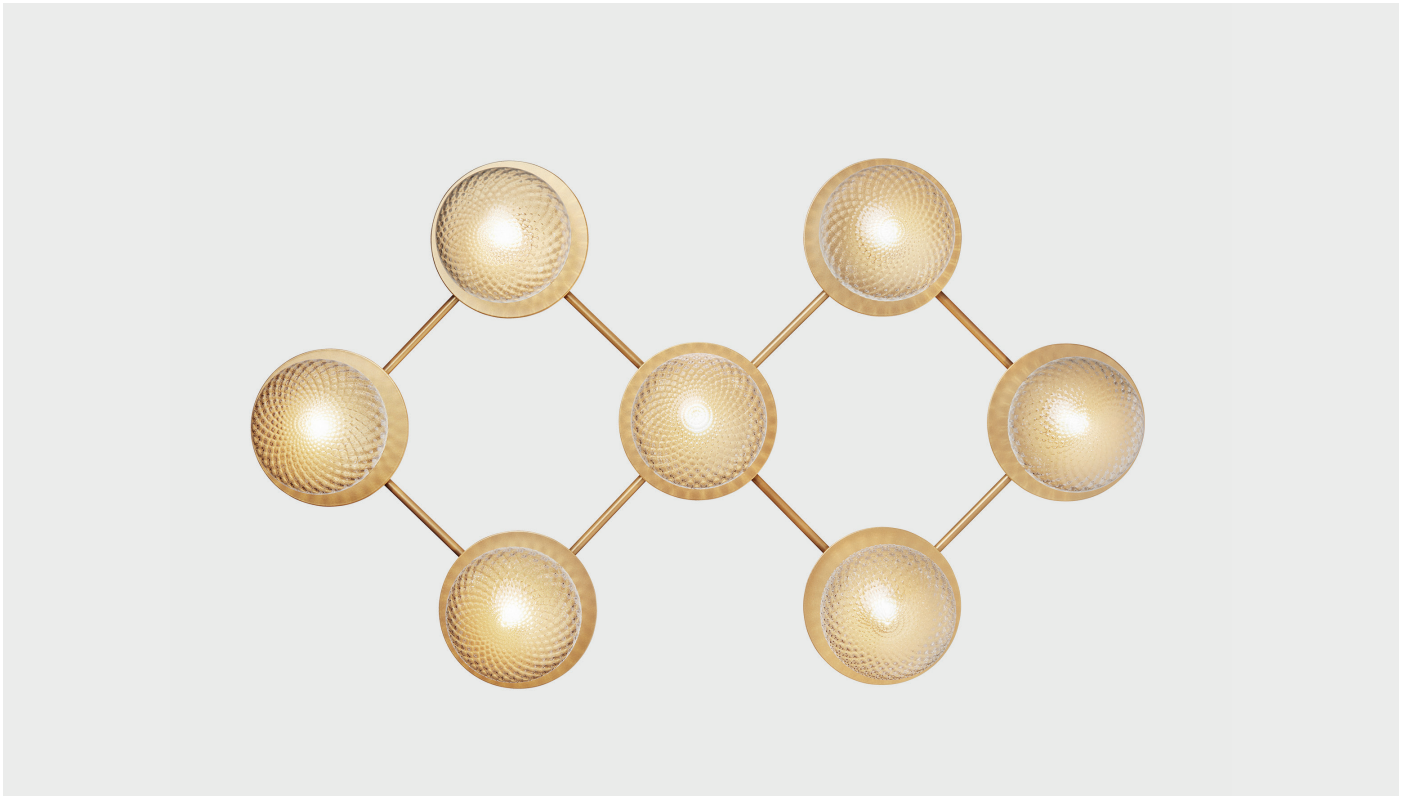

# NUURA

## LIILA 7 Nordic Gold/Optic Clear

Design: Sofie Refer, 2021. EU-model.

**Liila 7 Wall/Ceiling in mouth blown Optic Clear glass and Nordic Gold finish.**

Liila Collection has a Nordic simplistic yet sensuous look due to the fine reflections in the glass and metal. The mouth blown glass is elegantly framed by the metal disc in soft metallic finish.

While the version in Optic Clear glass creates sparkling reflections, the version in Opal White glass completes the minimalistic Nordic look.

**Liila 7 Wall/Ceiling** has an elongated modular formation. It looks great as an extended light sculpture or arranged in a line to create a stunning effect. Liila 7 can be installed vertically or horizontally

## TECHNICAL INFO

**Product no.:** 2041003

**Type:** Wall/Ceiling Light - Indoor

**Colour:**

Glass: Optic Clear

Metal: Nordic Gold

**Materials:**

Powder coated metal