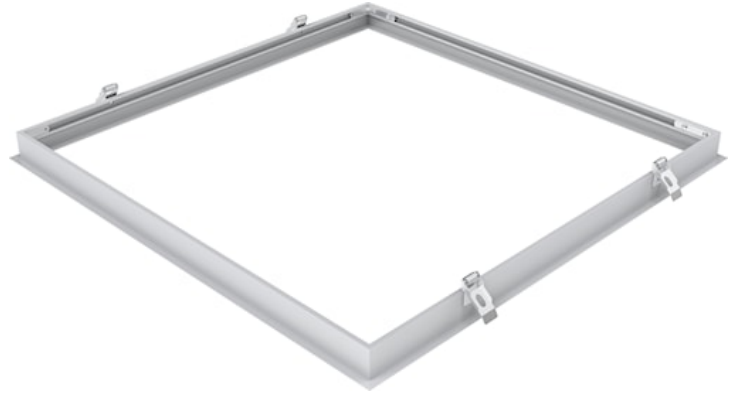

# Plasterboard Frame 625x625

Item No: 0062318

**SYLVANIA**

**START**

**CE UK  
CA**

Plasterboard ceiling frame accessory for panels 625x625mm. Suggested cut-out size 655x655mm. Suitable ceiling thickness 15-40mm.

### Dimensions (mm)