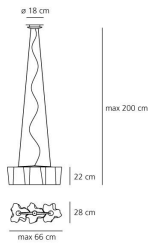

Logico Mini suspension 3 in linea

Gerhard Reichert, Michele De Lucchi

IP20     Dimmerable: 

LUMINAIRE

- Watt: **210W**
- Voltage: **220V-240V**
- Delivered lumens output: **3250lm**
- CCT: **2900K**
- Efficiency: **92%**
- Efficacy: **15lm/W**
- CRI: **100**

Notes

Available in four sizes and in four configurations: single, on line, 3x120° and 4x90°. Its modular shape lends itself to the creation and realisation of customized compositions, supplied as special project. Logico nano track is available with track adapter.

PRODUCT CODE: 0697020A

FEATURES

- Article Code: **0697020A**
- Colour: **White**
- Installation: **Suspension**
- Material: **Blown glass, aluminium**
- Series: **Design Collection**
- Environment: **Indoor**
- Area contract: **Hospitality, null, Office**
- Emission: **Diffused And Direct**
- design by: **Gerhard Reichert, Michele De Lucchi**

DIMENSIONS

- Width: **cm 24**
- Height: **cm 22**
- Base Diameter: **cm 18**
- Max Height from ceiling: **cm 200**

NOT INCLUDED SOURCES

- Category: **HALO**
- Number: **3**
- Lbs: **A60**
- Watt: **77W**
- Socket: **E27**
- Color Rendering: **1a**
- Color temperature (K): **2900K**
- Duration (h): **1000h**