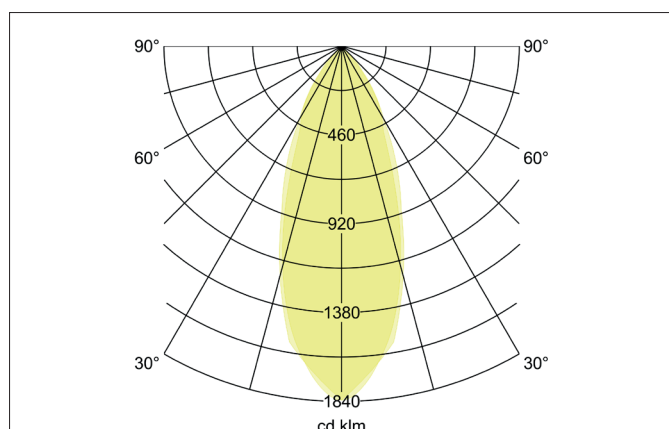

**TIRREL-R LED recessed spot set, on/off**

Article no. 38143023

Light.  
For Generations.**Tender**

LED recessed spot set, on/off, Round. Toolless ceiling installation by installation springs. Ceiling cut-out  $\varnothing$  68 mm, Installation depth 50 mm, Outer diameter 82 mm, Weight 0,176 kg, Reflector silver with rotationssymmetrical, deep, wide distributed light intensity. optimal light distribution due to a glass transparent cover. Luminous flux 680 lm, Power 1 x 6 W, Light colour warm white, Correlated color temperature (CCT) 3.000 K, Colour rendering index CRI > 80, Housing material: Aluminium / Glass / Plastic, Colour: Chrome, Permissible ambient temperature (ta): -20 °C - +25 °C, Protection class (EN 61140): II, Degree of protection (DIN EN 60529): IP20, .With electronic driver, on/off switchable.

**Product Benefits**

- LED recessed spot in round design made of solid aluminum.  
with LED module 6 W (3,000 K) and switchable converter.
- Ceiling cutout 68 mm, diameter 82 mm, installation depth 50 mm, IP20.
- Pivoting range 25°.
- Large color variation. Without visible snap ring.
- Classic, formally restrained design.
- In the same look also in GX5.3 or GU10 version and as a dimmable set (trailing-edge phase or DALI) and as a loudspeaker.
- In addition, in the same surface structure and in the same color also available in square version.

Lighting technology	
Colour temperature	3.000 K
Light colour	White
Light output	Direct
Luminous flux	680 lm
System efficiency	113 lm/W
Colour rendering	CRI > 80
Reflector	High-gloss
Reflektorfarbe	silver
Beam angle	38°
Light sharing	Symmetric
Adjustable color temperature	No