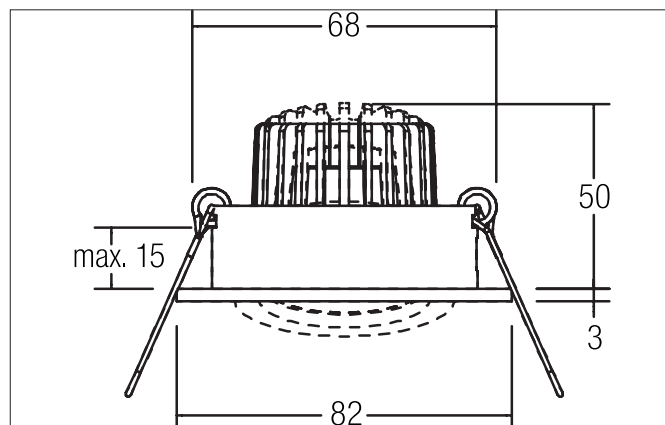

**TIRREL-R LED recessed spot set, on/off**

Article no. 38143023

Light.  
For Generations.**Tender**

LED recessed spot set, on/off, Round. Toolless ceiling installation by installation springs. Ceiling cut-out  $\varnothing$  68 mm, Installation depth 50 mm, Outer diameter 82 mm, Weight 0,176 kg, Reflector silver with rotationssymmetrical, deep, wide distributed light intensity. optimal light distribution due to a glass transparent cover. Luminous flux 680 lm, Power 1 x 6 W, Light colour warm white, Correlated color temperature (CCT) 3.000 K, Colour rendering index CRI > 80, Housing material: Aluminium / Glass / Plastic, Colour: Chrome, Permissible ambient temperature (ta): -20 °C - +25 °C, Protection class (EN 61140): II, Degree of protection (DIN EN 60529): IP20, .With electronic driver, on/off switchable.

**Product Benefits**

- LED recessed spot in round design made of solid aluminum.  
with LED module 6 W (3,000 K) and switchable converter.
- Ceiling cutout 68 mm, diameter 82 mm, installation depth 50 mm, IP20.
- Pivoting range 25°.
- Large color variation. Without visible snap ring.
- Classic, formally restrained design.
- In the same look also in GX5.3 or GU10 version and as a dimmable set (trailing-edge phase or DALI) and as a loudspeaker.
- In addition, in the same surface structure and in the same color also available in square version.

**TIRREL-R LED recessed spot set, on/off**

Article no. 38143023

Light.  
For Generations.

Article data	
Article no.	38143023
GTIN	4251433907169
Series name	TIRREL-R
Short description	LED recessed spot set, on/off
Material	Aluminium / Glass / Plastic
Colour	Chrome
Type of surface	Glossy
Shape	Round
Outer diameter	82 mm
Built-in diameter	68 mm
Installation depth	50 mm
Hight	3 mm
Weight	0.176 kg