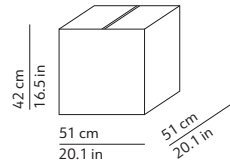

PACKAGING / IMBALLO

Diffuser
Volume: 0.109 m³ / 3.858 ft³
Gross weight: 7.00 kg / 15.43 lbs

Structure
Volume: 0.062 m³ / 2.176 ft³
Gross weight: 10.00 kg / 22.05 lbs

MATERIALS AND FINISHINGS / MATERIALI E FINITURE