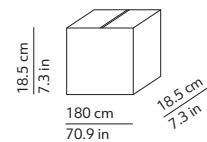

This lamp must be disposed in conformity with the EU directive 2002/96/EC
Apparecchio di illuminazione da smaltire secondo la direttiva EU 2002/96/EC

CODES AND DIMENSIONS / CODICI E DIMENSIONI

K501418B
K501418BLU
K501418RO

PACKAGING / IMBALLO

Diffuser
Volume: 0.109 m³ / 3.858 ft³
Gross weight: 7.00 kg / 15.43 lbs

Structure
Volume: 0.062 m³ / 2.176 ft³
Gross weight: 10.00 kg / 22.05 lbs

MATERIALS AND FINISHINGS / MATERIALI E FINITURE