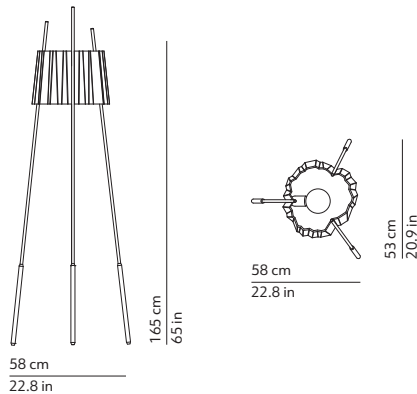

This lamp must be disposed in conformity with the EU directive 2002/96/EC
Apparecchio di illuminazione da smaltire secondo la direttiva EU 2002/96/EC

CODES AND DIMENSIONS / CODICI E DIMENSIONI

K501418B
K501418BLU
K501418RO

PACKAGING / IMBALLO

Diffuser
Volume: 0.109 m³ / 3.858 ft³
Gross weight: 7.00 kg / 15.43 lbs

Structure
Volume: 0.062 m³ / 2.176 ft³
Gross weight: 10.00 kg / 22.05 lbs

MATERIALS AND FINISHINGS / MATERIALI E FINITURE