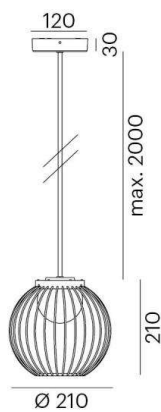

**BOHO PD****401-90029600**

BOHO SUSPENSION black, similar to RAL 9011, adapter/ceiling base black, IP65

**DRAWING****LIGHT DISTRIBUTION CURVE****TECHNICAL DETAILS**

System perform. [W]	7
Bulb type	AC LED
Colour temp. [K]	3000K
CRI	>80
Voltage [V]	220-240V 50/60Hz
Diameter [mm]	220
IP protection class	IP65
Voltage class	protection cl. I
Shock resistance	IK08
Net weight [kg]	4,80
Color lamp	black
RAL	9011
Color adapter/ceiling base	black
EAN-Number	9010506276114
Lifetime [h]	25 000

The values are rated values. Power and luminous flux are initially subject to a tolerance of +/- 10%. Colour temperature tolerance: +/- 150 K.  
The values apply to an ambient temperature of 25°C unless otherwise specified.