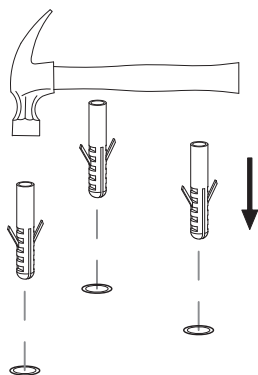

x 3   x 3

STAR®
TRADING
STAR STREET 1
512 50 SVENLJUNGA
SWEDEN
www.startrading.com