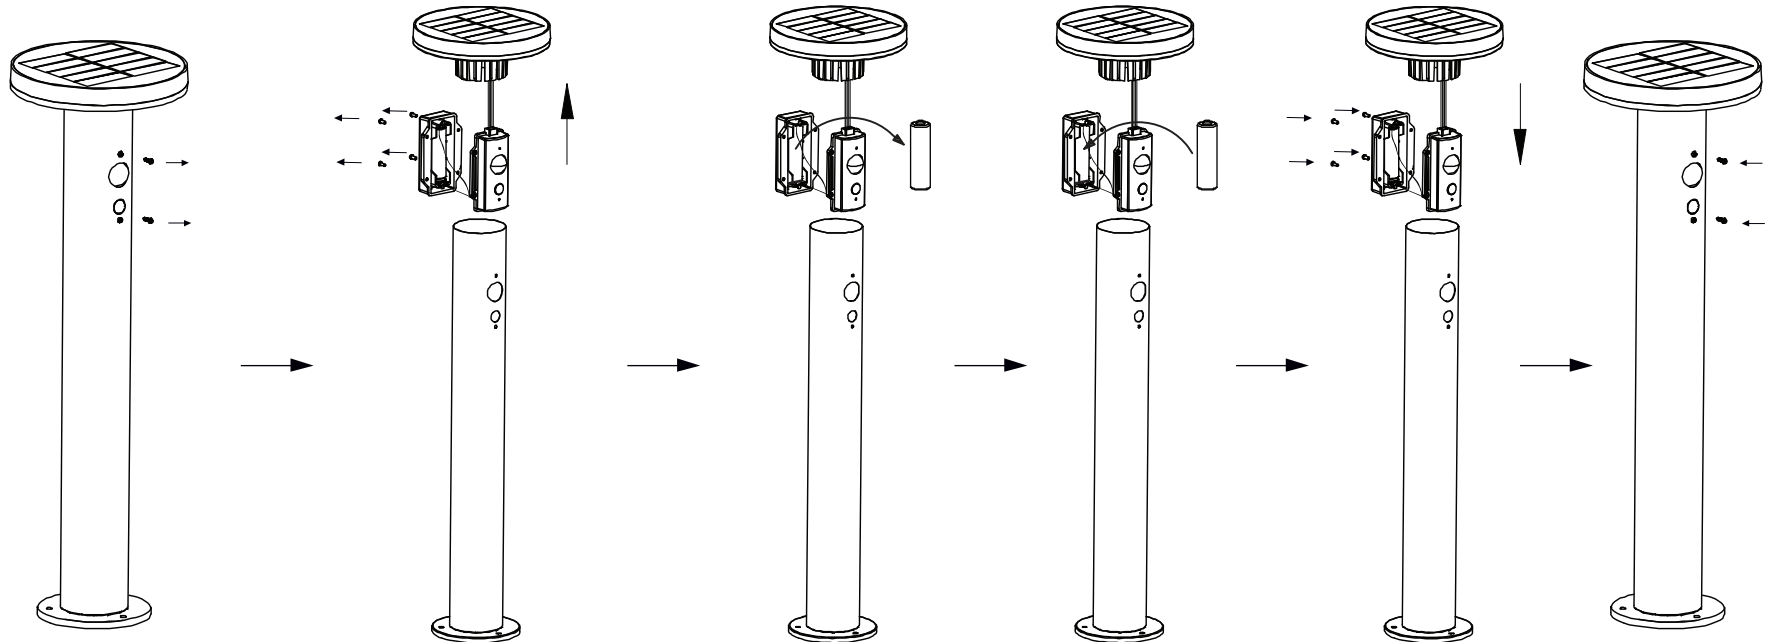

BATTERY REPLACEMENT

STAR[®]
TRADING
STAR STREET 1
512 50 SVENLJUNGA
SWEDEN
www.startrading.com

 x 3  x 3

STAR[®]
TRADING
STAR STREET 1
512 50 SVENLJUNGA
SWEDEN
www.startrading.com

Art.no 482-91

Light & PIR options during night: