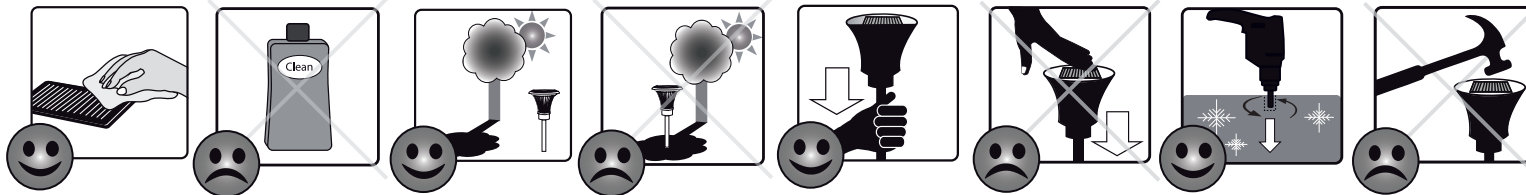

BATTERY REPLACEMENT

STAR®
TRADING
STAR STREET 1
512 50 SVENLJUNGA
SWEDEN
www.startrading.com