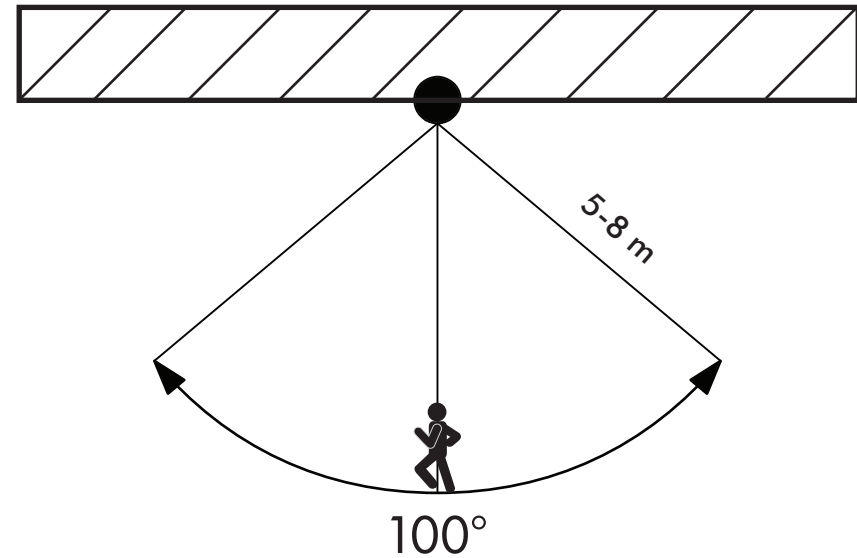

STAR®
TRADING
STAR STREET 1
512 50 SVENLJUNGA
SWEDEN
www.startrading.com