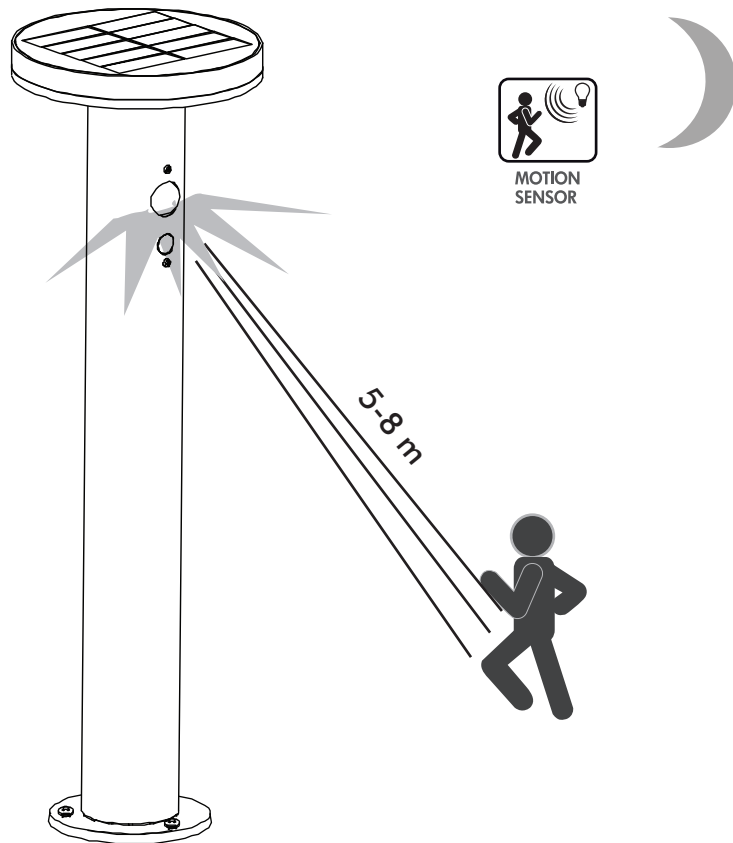

STAR®
TRADING
STAR STREET 1
512 50 SVENLJUNGA
SWEDEN
www.startrading.com