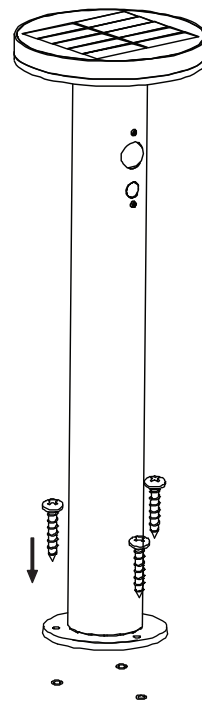

Art.no 482-91

FIRST USE

STEP 1.

ON : Press
3-5 seconds

STEP 2.

ON : Press
3-5 seconds

OFF : Press+1
3-5 seconds

Ready after
36 h in the sun

BATTERY REPLACEMENT

STAR[®]
TRADING
STAR STREET 1
512 50 SVENLJUNGA
SWEDEN
www.startrading.com

 x 3  x 3

STAR[®]
TRADING
STAR STREET 1
512 50 SVENLJUNGA
SWEDEN
www.startrading.com

Art.no 482-91

Light & PIR options during night: