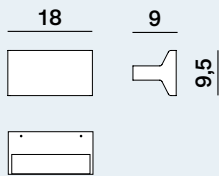

Ipe: Wall

cod: W1

up and down

Light Source	MID POWER LED
Power	16 Watt
Kelvin	2.700, 3.000
Dimmer	phase
Lumen	1.320
CRI	90

Ipe: Wall

cod: W2

up and down

Light Source	MID POWER LED
Power	29 Watt
Kelvin	2.700, 3.000
Dimmer	phase, push, dali
Lumen	2.650
CRI	90