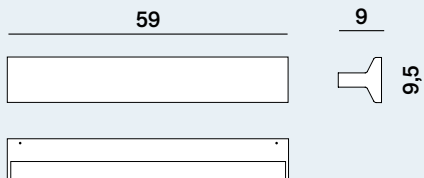

Ipe: Wall

cod: W1

up and down

Light Source	MID POWER LED
Power	16 Watt
Kelvin	2.700, 3.000
Dimmer	phase
Lumen	1.320
CRI	90

Ipe: Wall

cod: W2

up and down

Light Source	MID POWER LED
Power	29 Watt
Kelvin	2.700, 3.000
Dimmer	phase, push, dali
Lumen	2.650
CRI	90

Ipe: Wall

cod: W3

up and down

Light Source	MID POWER LED
Power	45 Watt
Kelvin	2.700, 3.000
Dimmer	push, dali
Lumen	4.250
CRI	90

Ipe: Wall

cod: W4

up and down

Light Source	MID POWER LED
Power	57 Watt
Kelvin	2.700, 3.000
Dimmer	push, dali
Lumen	5.380
CRI	90