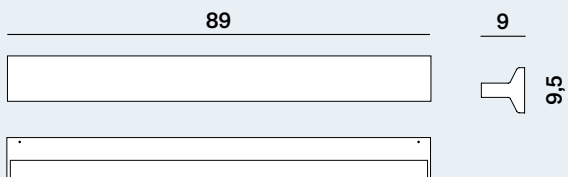

Ipe: Wall

cod: W3

up and down

Light Source	MID POWER LED
Power	45 Watt
Kelvin	2.700, 3.000
Dimmer	push, dali
Lumen	4.250
CRI	90

Ipe: Wall

cod: W4

up and down

Light Source	MID POWER LED
Power	57 Watt
Kelvin	2.700, 3.000
Dimmer	push, dali
Lumen	5.380
CRI	90