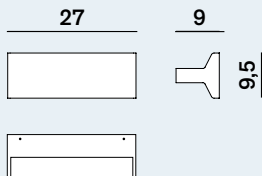

Ipe: Wall

cod: W1

up and down

Light Source	MID POWER LED
Power	16 Watt
Kelvin	2.700, 3.000
Dimmer	phase
Lumen	1.320
CRI	90

Ipe: Wall

cod: W2

up and down

Light Source	MID POWER LED
Power	29 Watt
Kelvin	2.700, 3.000
Dimmer	phase, push, dali
Lumen	2.650
CRI	90