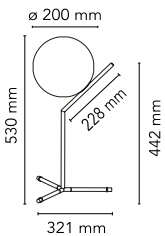

IC Lights Table 1 High

by Michael Anastassiades , 2014

Table lamp providing diffused light. Frame in brass, brushed and transparent varnished or chrome steel, and black. Blown glass opal diffuser. Dimmer on the power chord.

Mounting	Table
Environment	Indoor
Weight	1.7 Kg
Light sources available	1 x RF26565 LED 8W E14 700lm 3000K [e] Dimmable 1 x RF26260 LED 10W E14 900lm 3000K [e] Dimmable 1 x RF26261 LED 10W E14 800lm 2700K [e] Dimmable 1 x RF30264 LED 8W E14 700lm 3000K [e] Dimmable 1 x RF30263 LED 8W E14 900lm 2700K [e] Dimmable
Emergency	Without
Switching	Dimmer on the power chord.
Dimmer	Included
Voltage	220-240V
Power	MAX 60W
Battery	No
Supply included	No