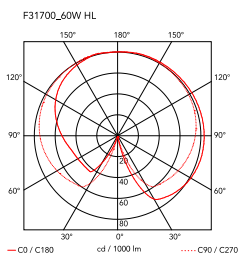

IC Lights Table 1 High

by Michael Anastassiades , 2014

Table lamp providing diffused light. Frame in brass, brushed and transparent varnished or chrome steel, and black. Blown glass opal diffuser. Dimmer on the power chord.

Mounting	Table
Environment	Indoor
Weight	1.7 Kg
Light sources available	1 x RF26565 LED 8W E14 700lm 3000K [e] Dimmable 1 x RF26260 LED 10W E14 900lm 3000K [e] Dimmable 1 x RF26261 LED 10W E14 800lm 2700K [e] Dimmable 1 x RF30264 LED 8W E14 700lm 3000K [e] Dimmable 1 x RF30263 LED 8W E14 900lm 2700K [e] Dimmable
Emergency	Without
Switching	Dimmer on the power chord.
Dimmer	Included
Voltage	220-240V
Power	MAX 60W
Battery	No
Supply included	No