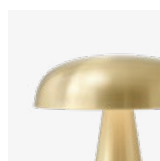

Como ^{SC53}
Space Copenhagen
2020

Como^{SC53}

Space Copenhagen 2020

Product category

Table lamp

Production process

The base and shade is made from hand spun aluminium. Battery compartment in moulded ABS.

Environment

→ Stock item

Bronzed, Brass, Black, Stone Blue, Red Brown

Related products

Charging trolley and tray

→ Bronzed

→ Brass

→ Black

→ Stone Blue