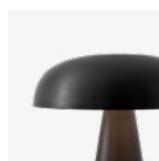

Como ^{SC53}
Space Copenhagen
2020

Como^{SC53}

Space Copenhagen 2020

Product category

Table lamp

Production process

The base and shade is made from hand spun aluminium. Battery compartment in moulded ABS.

Environment

This lamp is for indoors use only. It can be taken outdoors, but must be kept and stored indoors.

Material

Aluminium & ABS

Colours

Bronzed Brass, Brass and Black

Dimensions

Ø: 16cm / 6.3in, H: 21cm / 8.3in

Packaging dimensions

→ Stock item

Bronzed, Brass, Black, Stone Blue, Red Brown

Related products

Charging trolley and tray

→ Bronzed

→ Brass

→ Black

→ Stone Blue