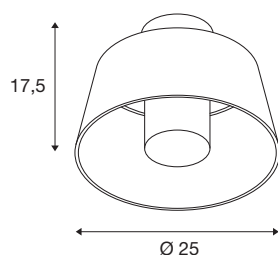

## TECHNICAL DATA

Item no.	1007582
Socket	E27
Number of sockets	1
IP Code	IP65
Impact resistance class	IK 08
Assembly details	Ceiling
Primary nominal voltage	220-240V ~50/60Hz
Safety class	I
Wattage	13 W
Minimum ambient temperature	-20 °C
Maximum ambient temperature	45 °C
Color	rust
Height	17.5 cm
Diameter	25 cm
Net weight	0.97 kg
Gross weight	1.038 kg
BIG WHITE Page	789