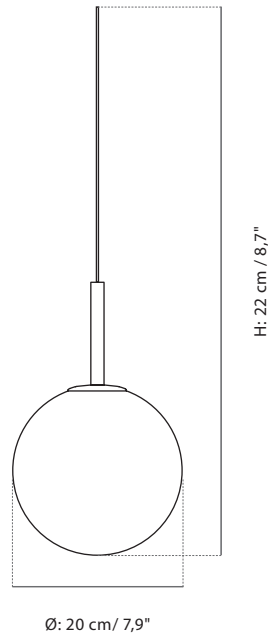

TR Bulb, Pendant

Technical Specifications

Production Process

Designed for longevity, TR Bulb uses LED technology, which, with normal use, should last many years. The globe is constructed from white opal glass, and the core structure is made from aluminium to draw heat away from the LED, allowing the bulb to run at its optimum temperature. Accessory fittings are made from marble, steel or brass.

Materials

Powder Coated Steel or Brushed Brass with Lacquer, Opal Glass (Matt or Shiny), LED COB

Natural material are subject to variations, therefore every single product is unique.

Weight item (kg)

1,1 kg

Voltage (V)

220 - 240V (EU)

110V (US)

Light Source & Energy Efficiency Class

E27, 7,2 Watt, A+ (Standard)

E27, 6 Watt (DtW)

Light Specification

Watt: 6W

Lumen: 70 Lm/W

K: 1800-2700 K

RA(CRI): > 80 - >90

Dimmer

Yes, Dim to Warm. From: Kelvin to: Kelvin.

Canopy

Yes, ABS, Black.

Ø: 11,5 cm: H: 3,8 cm

Cord Material and Colour

Textile, Black

Cord Length (cm / in)

300 cm / 118,1"

Classification

CE and IP20

Certifications

LVD: EN 60598-2-1:1989; and EN 60598-1:2015; EN 62493:2015

Packaging Type

Brown Gift Box

Packaging Measurement (H * W * D)

26 cm x 36 x 25,5 cm

Care Instructions

Use a soft dry cloth to clean. Do not use any cleaners with chemicals or harsh abrasives. Avoid using water.

NOTE! The Brass surface have been lacquered, so any polishing will remove the lacquer and open up for natural oxidation.