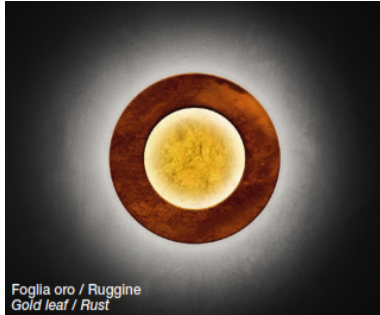

VERA
VERA 50

Luminaire

Hersteller	ICONE
Article number	VERA 50
Product name	VERA
Product group	wall-mounted luminaire
Mounting type	Surface mounted
Mounting place	Wall
Designer	Marco Pagnoncelli
Test mark	CE

Model / Variant / Configuration

Number / Name	FO-RUST
---------------	---------

Description

gold leaf + rust

Luminaire

Absolute Photometry	
System Light flux	2597.74 Lm
Luminaire output	154.60 Lm/W
LiTG class	A40
CIE flux codes	47 80 97 100 100
System power	16.8W
Protection class	Protection class I
Protection degree	IP 20

Description

Wall or ceiling aluminium light fitting with different finishes and wattages.
Adjustable light disc, 360° parallel.
Direct/indirect high efficiency LED light emission.
Also available in 2700°KnLED color temperature.
Also available in 1-10V/push or DALI dimmable version.
Driver included.