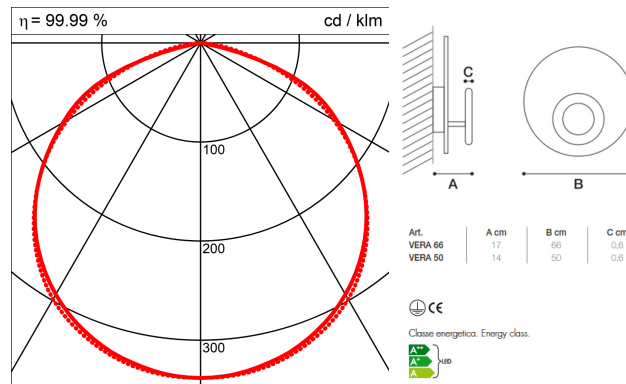

VERA
VERA 50

Luminaire

Hersteller	ICONE
Article number	VERA 50
Product name	VERA
Product group	wall-mounted luminaire
Mounting type	Surface mounted
Mounting place	Wall
Designer	Marco Pagnoncelli
Test mark	CE

Model / Variant / Configuration

Number / Name	FO-RUST
---------------	---------

Description

gold leaf + rust

Luminaire

Absolute Photometry	
System Light flux	2597.74 Lm
Luminaire output	154.60 Lm/W
LiTG class	A40
CIE flux codes	47 80 97 100 100
System power	16.8W
Protection class	Protection class I
Protection degree	IP 20

Dimensions

Diameter/Height	500mm/6mm
Installation depth	1800

Light Source

Lamp type	1 x LED
ZVEI / ILCOS	LED / LED
Lamp power	16.8 W
System power	16.8 W
Light flux	2598 lm
Colour temperature	3000K
Colour rendering	1B
Lifetime	50000 h

Description

Wall or ceiling aluminium light fitting with different finishes and wattages.
Adjustable light disc, 360° parallel.
Direct/indirect high efficiency LED light emission.
Also available in 2700°KnLED color temperature.
Also available in 1-10V/push or DALI dimmable version.
Driver included.