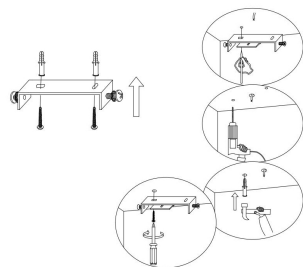

NO.1

NO.2

NO.3

NO.4

MAX 7W
280 Lumen

Model: MOD282PL-L8G3K

Collection: Modern

Series: Splash