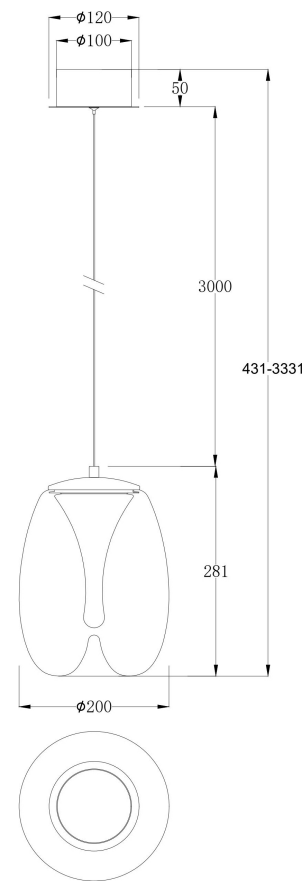

NO.1

NO.2

NO.3

NO.4

MAX 7W
280 Lumen

Model: MOD282PL-L8G3K

Collection: Modern

Series: Splash