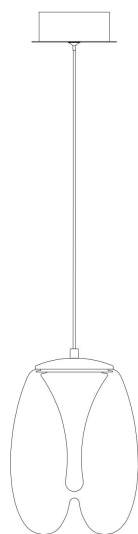

NO.1

NO.2

NO.3

NO.4

MAX 7W
280 Lumen

Model: MOD282PL-L8G3K

Collection: Modern

Series: Splash

 Pendant Lamps

This product contains a light source of the energy efficiency class G