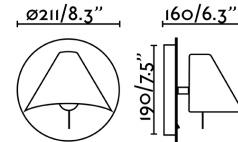

NOON White wall lamp

Ref. 62355

Alegre Design has created NOON, a wall lamp with a modern, functional design. Designed as a reading or support light, it has a small structure incorporated that allows the light beam to be directed as needed. It can be pointed 350° on its horizontal axis and 45° on its vertical axis. This wall lamp has a switch incorporated into the base to facilitate its use.

Specifications

Bulb:	1xE27
Bulb included:	No
Transformer:	
Transformer included:	No
Voltage:	100-240V
Operating Frequency:	
IP:	20
Class:	I
Material:	Steel
Designer:	ALEGRE DESIGN
Recommended bulb:	
Net Width:	167 mm
Diameter:	211 Ø
Net Weight:	0.40 kg
Volume:	0.00608 m3