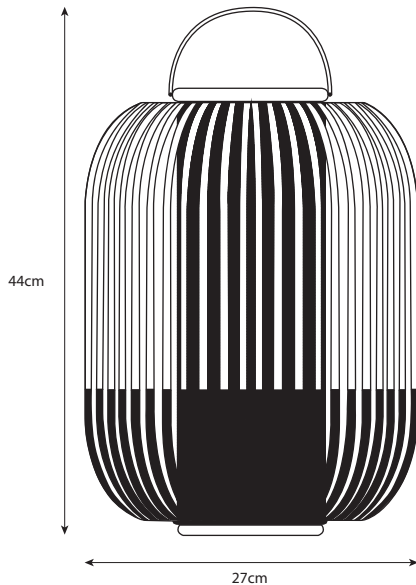

TAKE A WAY ARIK LEVY

HANDLAMP TAKE A WAY M

REFERENCE 21434 ●

REFERENCE 21435 ○

DIMENSIONS

HEIGHT 44 cm
 WIDTH 27 cm
 DEPTH 27 cm
 WEIGHT 0.65 kg

MATERIALS

LAMPSHADE bamboo
 BASE plastic

LIGHTING

BULB LED
 INCLUDED Yes
 WATTAGE 2,5 W
 LUMEN 290 lm
 KELVIN 3000 K
 SWITCH/DIMMER Yes/Yes

COLORS

LAMPSHADE ● ○
 BASE ○ ○

PACKAGING

HEIGHT 49 cm
 WIDTH 28,3 cm
 DEPTH 28,3 cm
 WEIGHT (WITH BOX) . X kg