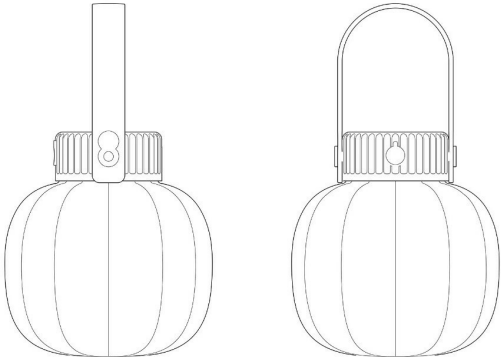

Charger supplied on request (code 40065)

2019

21004/DIM/CL/NE kiki cordless

family:	KIKI	Body Color:	●
Designers:	Paola Navone	Diffuser Color:	○
Utilization:	external	Body Materials:	resin
Typology:	outdoor table lamps	Diffuser Materials:	polyethylene
Certifications:			
Market:	This item is available in the following countries: EUROPE		

Dimensions

Width:	-
Height:	16 cm
Length:	-
Depth:	-
Diameter:	14,5 cm

Hole Diameter:	-
Hole Depth:	-
Net weight:	0,5 Kg

Light Source

Watt:	1W
Lumen:	110 lm
Light Source:	led
CRI:	>80
duration:	50000
CCT:	2700K
Energy degree:	A++

Device Specifications

Type of emission:	diffused	Power cable length:	-	Driver:	-
Power:	-	Steel cable length:	-	Power supply assembly:	-
Light output:	-	Glow Wire Test:	-	Power supply:	battery
Beam angle:	-	Impact Resistance:	-	Type of dimming:	-
				Voltage:	230V

USB charger

Dimensions

Width: -

Height: 16 cm

Length: -

Depth: -

Diameter: 14,5 cm

Hole Diameter: -