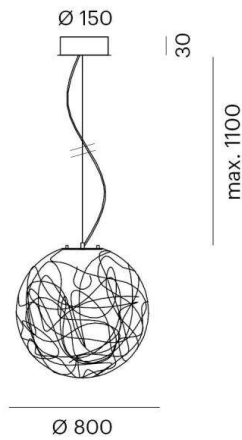

DIOVIS PD

381-10068m00

DIOVIS XL PD SUSPENSION made of synthetic, satined white, light output direct, IP20

DRAWING

TECHNICAL DETAILS

| | |
|---------------------|------------------|
| Bulb type | AGL A60 9W |
| No.of bulb holders | 1X |
| Socket | E27 |
| Light output | direct |
| Voltage [V] | 220-240V 50/60Hz |
| Material | synthetic |
| Length [mm] | 1400 |
| Diameter [mm] | 800 |
| IP protection class | IP20 |
| Net weight [kg] | 10,50 |
| Color lamp | satined white |
| EAN-Number | 9010506131673 |
| Lifetime [h] | 25 000 |

LIGHT DISTRIBUTION CURVE

The values are rated values. Power and luminous flux are initially subject to a tolerance of +/- 10%. Colour temperature tolerance: +/- 150 K. The values apply to an ambient temperature of 25°C unless otherwise specified.

The values are rated values. Power and luminous flux are initially subject to a tolerance of +/- 10%. Colour temperature tolerance: +/- 150 K.
The values apply to an ambient temperature of 25°C unless otherwise specified.