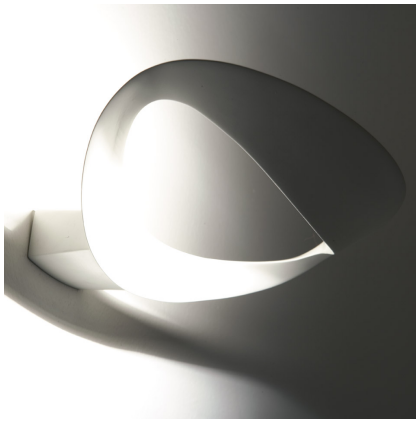

Mesmeri - White

Eric Solè

IP20     Dimmerable:  

LUMINAIRE

- Watt: **230W**
- Voltage: **220V-240V**
- Delivered lumens output: **3859lm**
- CCT: **2900K**
- Efficiency: **76%**
- Efficacy: **16.78lm/W**
- CRI: **100**

PRODUCT CODE: 0916010A

FEATURES

- Article Code: **0916010A**
- Colour: **White**
- Installation: **Wall**
- Material: **Aluminium**
- Series: **Design Collection**
- Environment: **Indoor**
- Area contract: **Hospitality, null, Residential**
- Emission: **Indirect**
- design by: **Eric Solè**

DIMENSIONS

- Length: **cm 34**
- Width: **cm 22.1**
- Height: **cm 7.9**
- Base Width: **cm 8.2**

NOT INCLUDED SOURCES

- Category: **HALO**
- Number: **1**
- Lbs: **Qt-de12**
- Watt: **230W**
- Socket: **R7s**
- Color Rendering: **1a**
- Color temperature (K): **3000K**
- Duration (h): **2000h**