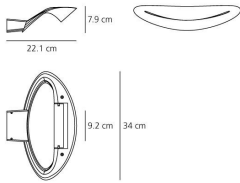

Mesmeri - White

Eric Solè

IP20     Dimmerable:  

LUMINAIRE

- Watt: **230W**
- Voltage: **220V-240V**
- Delivered lumens output: **3859lm**
- CCT: **2900K**
- Efficiency: **76%**
- Efficacy: **16.78lm/W**
- CRI: **100**

PRODUCT CODE: 0916010A

FEATURES

- Article Code: **0916010A**
- Colour: **White**
- Installation: **Wall**
- Material: **Aluminium**
- Series: **Design Collection**
- Environment: **Indoor**
- Area contract: **Hospitality, null, Residential**
- Emission: **Indirect**
- design by: **Eric Solè**

DIMENSIONS

- Length: **cm 34**
- Width: **cm 22.1**
- Height: **cm 7.9**
- Base Width: **cm 8.2**

NOT INCLUDED SOURCES

- Category: **HALO**
- Number: **1**
- Lbs: **Qt-de12**
- Watt: **230W**
- Socket: **R7s**
- Color Rendering: **1a**
- Color temperature (K): **3000K**
- Duration (h): **2000h**

ALTERNATIVE SOURCES

- Category: **LED RETROFIT**
- Number: **1**
- Watt: **11w**
- Delivered lumens output: **1110lm**
- Socket: **R7s**