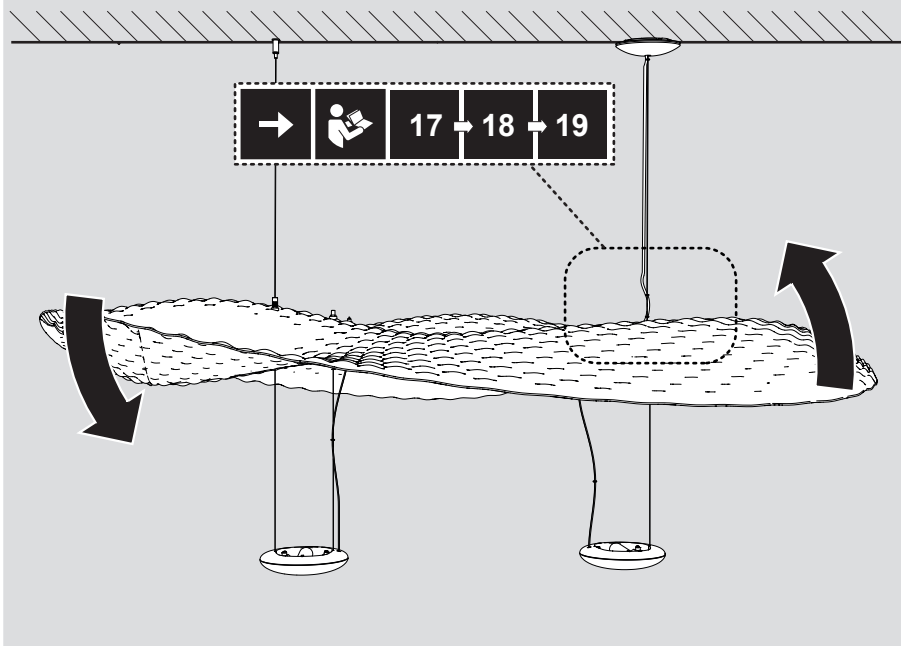

16b

LED

i

Halo
max 10mm

LED
max 22mm

2 x MAX 400W - R7s

Halo: HDG - 9000 lm
LED: drdg - 1200 lm

i