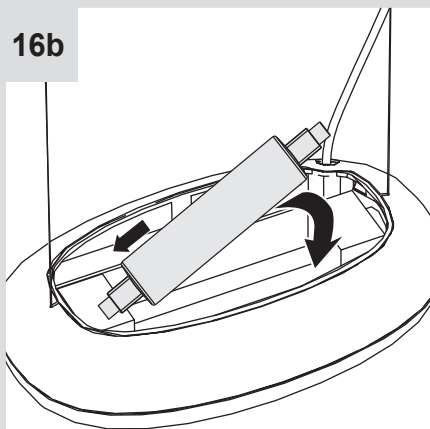

16b

LED

i

Halo
max 10mm

LED
max 22mm

2 x MAX 400W - R7s

Halo: HDG - 9000 lm
LED: drdg - 1200 lm

i