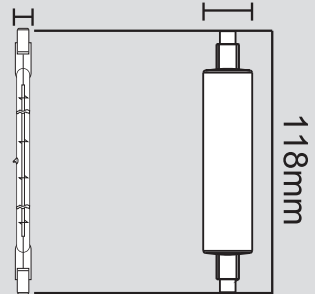

16b

LED

i

Halo
max 10mm

LED
max 22mm

2 x MAX 400W - R7s

Halo: HDG - 9000 lm
LED: drdg - 1200 lm

i