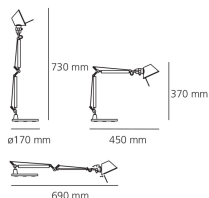

LUMINAIRE

- Watt: **4W**
- Voltage: **220V-240V**

Notes

Bulb included.

PRODUCT CODE: AS01183004

FEATURES

- Article Code: **AS01183004**
- Colour: **Black/Yellow**
- Installation: **Table**
- Material: **Aluminium, steel**
- Series: **Design Collection**
- Environment: **Indoor**
- design by: **Michele De Lucchi, Giancarlo Fassina**

DIMENSIONS

- Length: **cm 45**
- Height: **cm 37**
- Base Diameter: **cm 17**
- Max Extension Height: **cm 73**
- Max Extension Length: **cm 69**

NOT INCLUDED SOURCES

- Category: **HALO**
- Number: **1**
- Lbs: **Qt26**
- Watt: **46W**
- Socket: **E14**
- Color Rendering: **1a**
- Color temperature (K): **3000K**

ALTERNATIVE SOURCES

- Category: **LED RETROFIT**
- Number: **1**
- Watt: **4W**
- Socket: **E14**