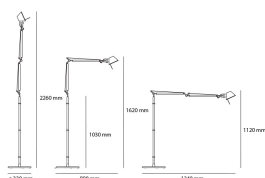

Tolomeo Floor - Aluminum - Body Lamp

Michele De Lucchi, Giancarlo Fassina

IP20     

LUMINAIRE

- Watt: **100W**
- Voltage: **220V-240V**
- Delivered lumens output: **804lm**
- CCT: **0K**
- Efficiency: **58%**
- Efficacy: **8.04lm/W**
- CRI: **100**

Notes

Possibility to mount LED source on E27 Socket. Complete lamp consists of body lamp + accessories

DESCRIPTION

The code is referred to the body lamp only

PRODUCT CODE: A001000

FEATURES

- Article Code: **A001000**
- Colour: **Aluminium**
- Installation: **Floor**
- Material: **Aluminium, steel**
- Series: **Design Collection**
- design by: **Michele De Lucchi, Giancarlo Fassina**

DIMENSIONS

- Height: **cm 162**
- Base Diameter: **cm 33**
- Max Extension Height: **cm 226**
- Impact Resistance: **N/D**
- Glow Wire Test: **N/D°**

NOT INCLUDED SOURCES

- Category: **HALO**
- Number: **1**
- Lbs: **A60**
- Watt: **77W**
- Socket: **E27**
- Color Rendering: **1a**
- Color temperature (K): **2900K**
- Duration (h): **1000h**