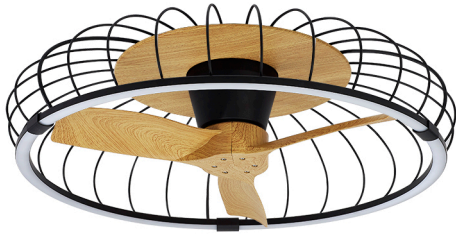

Collection: VENTILACION
Family: NATURE

Reference: 7808
Date: 18/09/2021

MAIN DATA		SIZES	
Category:	Decorative Indoor	Height (h):	21.2 cm
Typology:	15	Diameter (ø):	79 cm
Description:	Ceiling Lamp LED 75W Fan 30W	Width (l):	
Finish:	Black	Depth (w):	
Material:	Metal/ABS		
EAN:	8435153278082		

APPLICATIONS			
Dimmable:	YES	Switcher type:	Initial colour temperature: 2700K
Dimmer included:	images/shared/logos/dimer_remotecontrol_rf.png	Adjustable high:	NO
		Dimmer compatibility:	

LED		DRIVER	
Lumens:	5000 lm	Driver ref.:	
CCT:	2700K-5000K	Driver brand:	
LED watt:	75	Driver model:	
LED Life (hours):	25.000	Driver output:	
Replaceable:	NO	Driver certificate:	CE
LED Brand/Type:		Remote Code:	R00134
On/Off:	10.000		

LOGISTIC

Total box per item:	1	INDIV.
	Box 1	Gross weight: 10,40 kg
CBM Ind. Box:	0,116 m ³	Nett weight: 6,80 kg
Box height (h):	28.5 cm	
Box width (l):	74.5 cm	
Box depth (w):	54.5 cm	

INSTALLATION

Class protection:	I	Guarantee:	5 years	Charger:	
Input:	220-240V~ 50/60Hz	ERP:	A -> A++	Bluetooth:	NO
Beam angle:		IP Protection:	IP20	Speaker:	
Cut hole:		CRI:	>= 80		