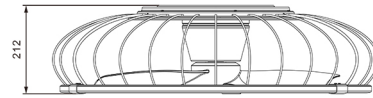

Collection: VENTILACION
Family: NATURE

Reference: 7808
Date: 18/09/2021

MAIN DATA		SIZES	
Category:	Decorative Indoor	Height (h):	21.2 cm
Typology:	15	Diameter (ø):	79 cm
Description:	Ceiling Lamp LED 75W Fan 30W	Width (l):	
Finish:	Black	Depth (w):	
Material:	Metal/ABS		
EAN:	8435153278082		

LOGISTIC

Total box per item:	1	INDIV.
	Box 1	Gross weight: 10,40 kg
CBM Ind. Box:	0,116 m ³	Nett weight: 6,80 kg
Box height (h):	28.5 cm	
Box width (l):	74.5 cm	
Box depth (w):	54.5 cm	

INSTALLATION

Class protection:	I	Guarantee:	5 years	Charger:	
Input:	220-240V~ 50/60Hz	ERP:	A -> A++	Bluetooth:	NO
Beam angle:		IP Protection:	IP20	Speaker:	
Cut hole:		CRI:	>= 80		