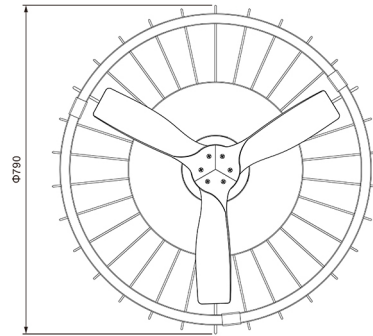

Collection: VENTILACION
Family: NATURE

Reference: 7808
Date: 18/09/2021

MAIN DATA		SIZES	
Category:	Decorative Indoor	Height (h):	21.2 cm
Typology:	15	Diameter (ø):	79 cm
Description:	Ceiling Lamp LED 75W Fan 30W	Width (l):	
Finish:	Black	Depth (w):	
Material:	Metal/ABS		
EAN:	8435153278082		

LOGISTIC

Total box per item:	1	INDIV.
	Box 1	Gross weight: 10,40 kg
CBM Ind. Box:	0,116 m ³	Nett weight: 6,80 kg
Box height (h):	28.5 cm	
Box width (l):	74.5 cm	
Box depth (w):	54.5 cm	

INSTALLATION

Class protection:	I	Guarantee:	5 years	Charger:	
Input:	220-240V~ 50/60Hz	ERP:	A -> A++	Bluetooth:	NO
Beam angle:		IP Protection:	IP20	Speaker:	
Cut hole:		CRI:	>= 80		