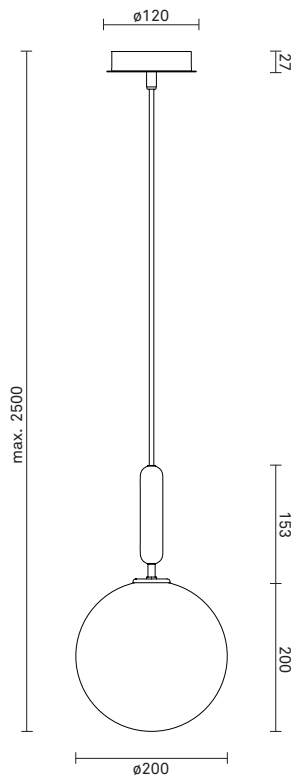

NUURA

MIIRA 1 Large

Design: Sofie Refer, 2019. EU-model.

Miira 1 Large in Rock Grey finish with mouth-blown Opal White glass Incl. Ceiling plate.

The significant details of Miira are the fine curves and thin neck that gives a graceful appearance.

TECHNICAL INFO

Product no.: 03340224

Type: Suspension - Indoor

Colour:

Glass: Opal White

Metal: Rock Grey

Cable: Black

Materials:

Powder coated metal

Mouth-blown glass

Fabric covered cable

Dimensions:

∅200mm x 353mm

Ceiling plate: ∅120mm x 50mm

Fabric cable - Length: 2500mm

Product weight:

Product incl. ceiling plate: - g

Ceiling plate: 265 g

Packaging:

Dimensions: L: -mm x W: -mm x H: -mm

Weight: - g

Total weight incl. product: - g

Number of parcels: 1

Material: Brown cardboard.