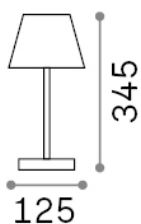

Quellinfo

Integrierte Quelle	Integrated LED module
Austauschbare Quelle	No
Leistung	LED 7 W
Emissionen	Direct
Maximaler Verbrauch	max 7,00 W
Merkmale LED	LED COB
CCT	3000 K
Dauer LED (t. 25°C)	25000 h
CRI	> 80
Lichtstrahlfluss	200 lm
Nützlicher Lichtstrom	70 lm
Photobiologisches Risiko	EXEMPT
Standby-Leistung	< 0.50 W