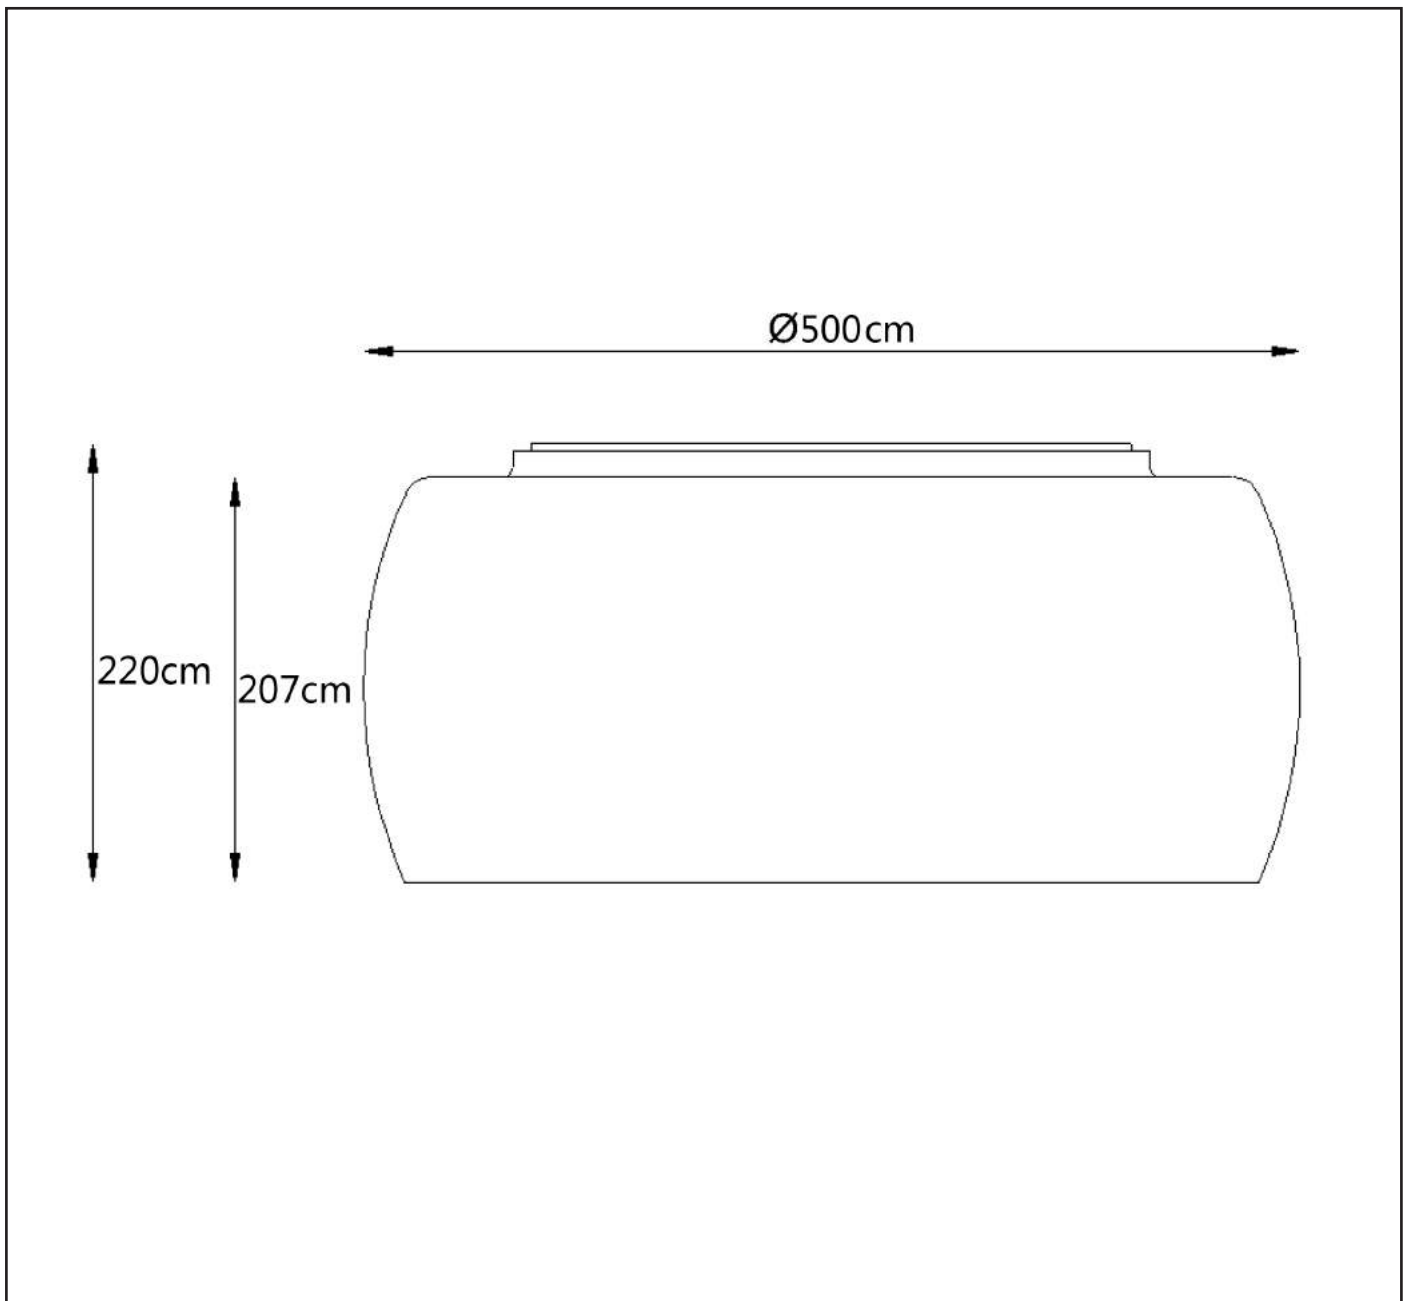

LUCIDE

GENERAL SPECIFICATIONS

RECOMMENDED LUCIDE LIGHT SOURCE

49026/03/31
Light source dimmable : Yes
Light source incl. : No

General

Dimensions LxWxH : 50 cm x 50 cm x 22 cm
Height minimum : -
Height maximum : 22 cm
Dimensions shade LxWxH : 50 cm x 50 cm x 22 cm
Main material : Iron+Stainless Steel+Glass
Ceiling rose material : Metal
Color : Chrome(Body)+Semi Light Proof Chrome(Glass)
Style : Classic
Shape : Round
Weight : 6.8kg
Warranty : 2 years

Product specifications

Dimmable : Yes
Light direction : Around (Diffuse)
Adjustable in height : No
Directional : Not Directional
Cable : No
Cable length : -
Sensor : Without Sensor
Control : Light Switch Control
IP-Class : 20
Electric class : 1
Light source including : No
Lamp socket : G9
Light source number : 6
Power requirements : 220-240V~50Hz
Bulb type & maximum wattage : G9- max.20W

For more specifications of this product please visit
www.lucide.com

LUCIDE

TECHNICAL DRAWING & DIMENSIONS

PEARL

Item number :70163/06/11

EAN code : 5411212702142

For more specifications, dimensions please visit