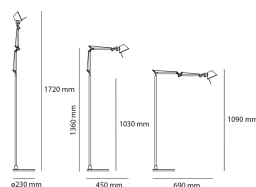

Tolomeo Micro Floor - Aluminium - Body Lamp

Michele De Lucchi, Giancarlo Fassina

IP20     

LUMINAIRE

- Watt: **40W**
- Voltage: **220V-240V**
- Delivered lumens output: **244lm**
- CCT: **0K**
- Efficiency: **57%**
- Efficacy: **6.1lm/W**
- CRI: **100**

Notes

Possibility to mount LED source on E14 Socket. Complete lamp consists of body lamp + accessories

DESCRIPTION

The code is referred to the body lamp only

PRODUCT CODE: A010900

FEATURES

- Article Code: **A010900**
- Colour: **Aluminium**
- Installation: **Floor**
- Material: **Aluminium, steel**
- Series: **Design Collection**
- design by: **Michele De Lucchi, Giancarlo Fassina**

DIMENSIONS

- Height: **cm 109**
- Base Diameter: **cm 23**
- Max Extension Height: **cm 172**
- Max Extension Length: **cm 69**
- Impact Resistance: **N/D**
- Glow Wire Test: **N/D°**

NOT INCLUDED SOURCES

- Category: **HALO**
- Number: **1**
- Lbs: **Qt26**
- Watt: **46W**
- Socket: **E14**
- Color Rendering: **1a**
- Color temperature (K): **3000K**

ALTERNATIVE SOURCES

- Category: **LED RETROFIT**
- Number: **1**
- Watt: **4W**