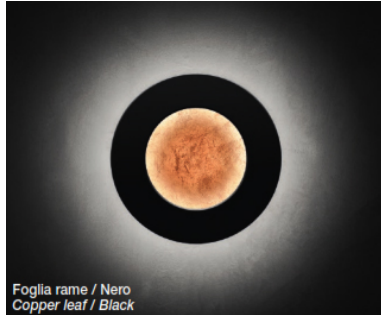

VERA
VERA 31

Art.	A cm	B cm	C cm
VERA 31	7/36	31	0,6
VERA 26	7/32	26	0,6
VERA 21	7/27	21	0,6

Luminaire

Hersteller	ICONE
Article number	VERA 31
Product name	VERA
Product group	wall-mounted luminaire
Mounting type	Surface mounted
Mounting place	Wall
Designer	Marco Pagnoncelli
Test mark	CE

Model / Variant / Configuration

Number / Name	FR-NE
---------------	-------

Description

copper leaf + black

Luminaire

Absolute Photometry	
System Light flux	3896.61 Lm
Luminaire output	154.60 Lm/W
LiTG class	A40
CIE flux codes	47 80 97 100 100
System power	25.2W
Protection class	Protection class I
Protection degree	IP 20

Description

Wall or ceiling aluminium light fitting with different finishes and wattages.
Adjustable light disc, 360° parallel and 90° perpendicular.
Direct/indirect high efficiency LED light emission.
Also available in 2700°K LED color temperature.
Also available in 1-10V/push or DALI dimmable version.
Driver included.