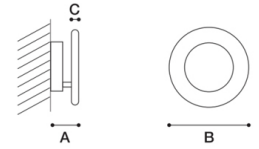

VERA
VERA 31

Art.	A cm	B cm	C cm
VERA 31	7/36	31	0,6
VERA 26	7/32	26	0,6
VERA 21	7/27	21	0,6

Luminaire

Hersteller	ICONE
Article number	VERA 31
Product name	VERA
Product group	wall-mounted luminaire
Mounting type	Surface mounted
Mounting place	Wall
Designer	Marco Pagnoncelli
Test mark	CE

Model / Variant / Configuration

Number / Name	FR-NE
---------------	-------

Description

copper leaf + black

Luminaire

Absolute Photometry	
System Light flux	3896.61 Lm
Luminaire output	154.60 Lm/W
LiTG class	A40
CIE flux codes	47 80 97 100 100
System power	25.2W
Protection class	Protection class I
Protection degree	IP 20

Dimensions

Diameter/Height	310mm/6mm
Installation depth	1800

Light Source

Lamp type	1 x LED
ZVEI / ILCOS	LED / LED
Lamp power	25.2 W
System power	25.2 W
Light flux	3897 lm
Colour temperature	3000K
Colour rendering	1B
Lifetime	50000 h

Description

Wall or ceiling aluminium light fitting with different finishes and wattages.
Adjustable light disc, 360° parallel and 90° perpendicular.
Direct/indirect high efficiency LED light emission.
Also available in 2700°K LED color temperature.
Also available in 1-10V/push or DALI dimmable version.
Driver included.