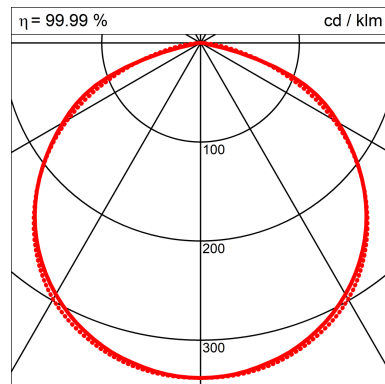

VERA
VERA 31

Art.	A cm	B cm	C cm
VERA 31	7/36	31	0,6
VERA 26	7/32	26	0,6
VERA 21	7/27	21	0,6

Luminaire

Hersteller	ICONE
Article number	VERA 31
Product name	VERA
Product group	wall-mounted luminaire
Mounting type	Surface mounted
Mounting place	Wall
Designer	Marco Pagnoncelli
Test mark	CE

Model / Variant / Configuration

Number / Name	FR-NE
---------------	-------

Description

copper leaf + black

Luminaire

Absolute Photometry	
System Light flux	3896.61 Lm
Luminaire output	154.60 Lm/W
LiTG class	A40
CIE flux codes	47 80 97 100 100
System power	25.2W
Protection class	Protection class I
Protection degree	IP 20

Dimensions

Diameter/Height	310mm/6mm
Installation depth	1800

Light Source

Lamp type	1 x LED
ZVEI / ILCOS	LED / LED
Lamp power	25.2 W
System power	25.2 W
Light flux	3897 lm
Colour temperature	3000K
Colour rendering	1B
Lifetime	50000 h

Description

Wall or ceiling aluminium light fitting with different finishes and wattages.
Adjustable light disc, 360° parallel and 90° perpendicular.
Direct/indirect high efficiency LED light emission.
Also available in 2700°K LED color temperature.
Also available in 1-10V/push or DALI dimmable version.
Driver included.