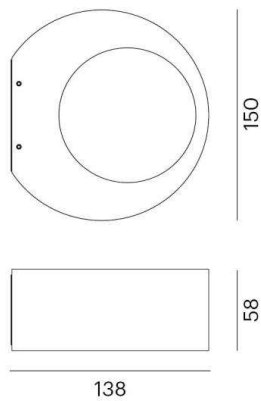

**EYO W**

**472-90039600**

EYO W SURFACE MOUNTED WALL LUMINAIRE made of aluminium, black, similar to RAL 9005, light output indirect, IP54

**DRAWING**

**TECHNICAL DETAILS**

System perform. [W]	7
Bulb type	LED
Luminous flux [lm]	200
Colour temp. [K]	3000K
CRI	>90
Light output	indirect
Voltage [V]	220-240V 50/60Hz
Material	aluminium
Length [mm]	150
Width [mm]	138
Height [mm]	58
IP protection class	IP54
Voltage class	protection cl. I
Net weight [kg]	1,27
Color lamp	black
RAL	9005
EAN-Number	9010506091946
Lifetime [h]	25 000

**LIGHT DISTRIBUTION CURVE**

The values are rated values. Power and luminous flux are initially subject to a tolerance of +/- 10%. Colour temperature tolerance: +/- 150 K. The values apply to an ambient temperature of 25°C unless otherwise specified.