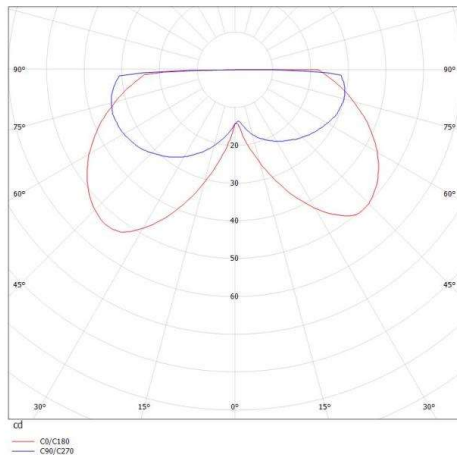

**EYO W**

**472-90039600**

EYO W SURFACE MOUNTED WALL LUMINAIRE made of aluminium, black, similar to RAL 9005, light output indirect, IP54

**DRAWING**

**TECHNICAL DETAILS**

System perform. [W]	7
Bulb type	LED
Luminous flux [lm]	200
Colour temp. [K]	3000K
CRI	>90
Light output	indirect
Voltage [V]	220-240V 50/60Hz
Material	aluminium
Length [mm]	150
Width [mm]	138
Height [mm]	58
IP protection class	IP54
Voltage class	protection cl. I
Net weight [kg]	1,27
Color lamp	black
RAL	9005
EAN-Number	9010506091946
Lifetime [h]	25 000

**LIGHT DISTRIBUTION CURVE**

The values are rated values. Power and luminous flux are initially subject to a tolerance of +/- 10%. Colour temperature tolerance: +/- 150 K. The values apply to an ambient temperature of 25°C unless otherwise specified.