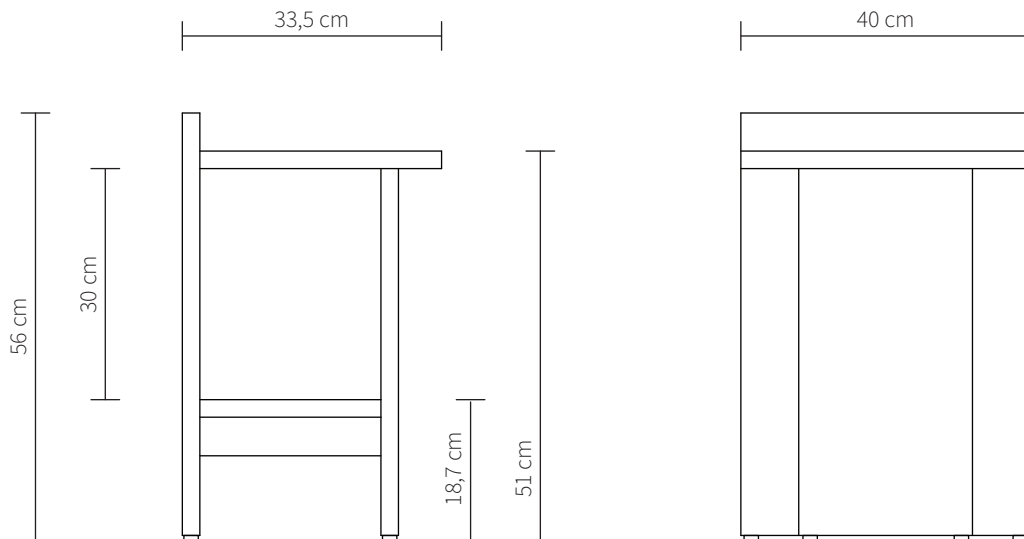

GEJST

I S M O

Sami Kallio, 2023

Type Side Table

With Ismo, Sami Kallio drew inspiration from architecture, especially from brutalism, which emphasizes minimalist elements and raw materials. Inspired by brutalism, Sami Kallio aimed to create a piece of furniture that functions like a building or a room within a room.

Thanks to Ismo's versatile design, the table is ideal for a wide range of uses. It can function as an elegant side table in the living room or as a practical bedside table in a hotel room. A special feature of the design is that the table appears closed from the front and open from the side, adding an extra layer of refinement to the design.

GEJST

SPECIFICATIONS

Product category	Furniture
Item no.	Oak: 20310 Dark Oak: 20311 Black Ash: 20312
EAN code	Oak: 5712731203104 Dark Oak: 5712731203111 Black Ash: 5712731203128
Country of origin	China
Tarif	9403.30.91.00
Materials	Oak: Oak veneer Dark Oak: Oak veneer Black Ash: Ash veneer
Colour	Oak Dark oak Black ash
Product dimensions (H x L x W)	56 cm x 33,5 cm x 40 cm
Packaging dimensions (H x L x W)	8,5 cm x 60 cm x 41 cm
Product weight	8 kg
Cleaning	Use a soft dry cloth to clean the product Do not use household cleaners.