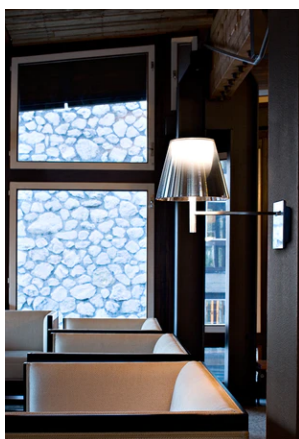

## KTribe Wall

by Philippe Starck , 2007

Wall mounted fixture providing diffused lighting; a switch located near the diffuser allows for 4-level light adjustment via a "remote" dimmer. Cover rose in die-cast, polished and chrome-plated Zamak alloy. Arm and diffuser support in polished aluminum tube. Injectionmolded PC (polycarbonate) inner diffuser opal color. Outer diffusers in transparent or fumée PMMA (polymethylmethacrylate) and silver or bronze on the inner surface, by vacuum aluminum coating. Injection-molded PC (polycarbonate) upper ring, completely transparent, or transparent brown for the outer bronze diffuser.