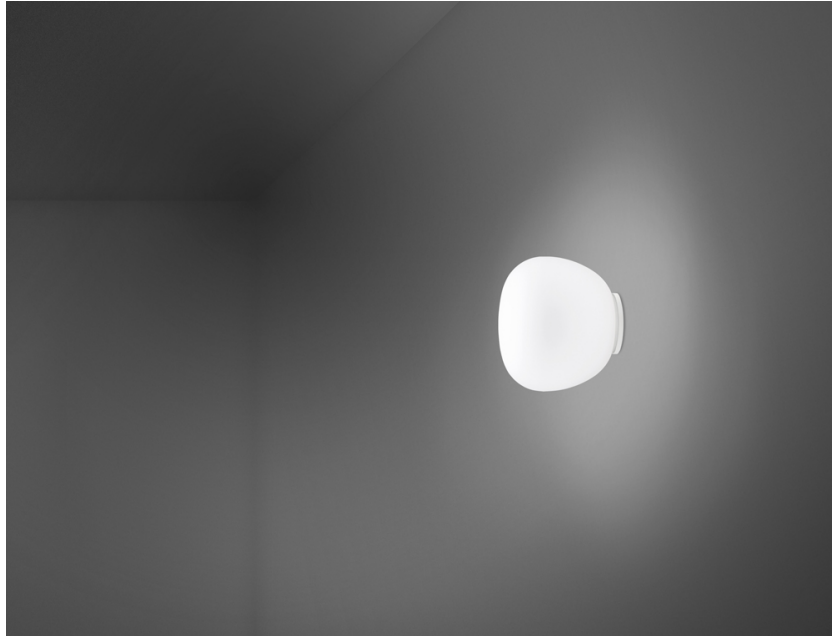

LUMI

**F07G0101**

Alberto Saggia & Valerio Sommella / D&G Studio

**Dimensions**

**Description**

Wall/ceiling lamp with diffuser in satin-finish white blown glass. Supporting structure made of metal or polyester reinforced with glass fibre, painted white.

**Voltage**

220-240V

**Socket**

1xG9

**Material**

Glass - Grivory®

**Light source and alternative bulbs**

cod. A11010C01

cod. A11001C20

G9 1x3,5W - LED  
Max Watt. 20W

G9 1x20W  
HSGST

**Available diffuser colours**

White

**Available structure colours**

White

**Not included accessories**