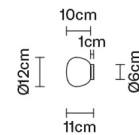

LUMI

**F07G0101**

Alberto Saggia & Valerio Sommella / D&G Studio

**Dimensions**

**Description**

Wall/ceiling lamp with diffuser in satin-finish white blown glass. Supporting structure made of metal or polyester reinforced with glass fibre, painted white.

cod. A11001C20

G9 1x3,5W - LED  
Max Watt. 20W

G9 1x20W  
HSGST

**Available diffuser colours**

White

**Available structure colours**

White

**Not included accessories**

**Weight Lamp**

Net: 0.23 kg

**Packaging**

Gross weight: 0.3 kg  
Volume: 0.004 m<sup>3</sup>  
Number of boxes: 1

**Specs**

IP44