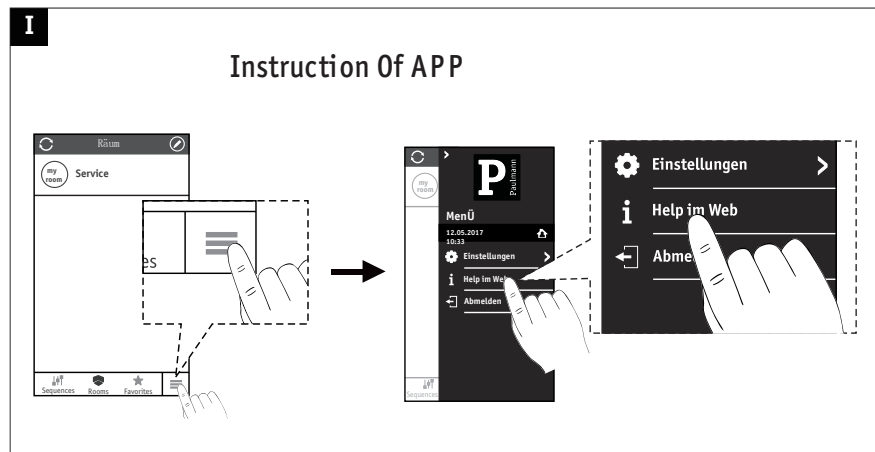

3.0

Gateway

APP

or

Remote Control

<p>H </p> <p>FREE App</p> <p> Download App for extended functions https://www.paulmann.com/zb</p>	<p></p> <p>Not incl. Smart Device</p> <p>.ipad .iphone 4s Higher .Android 4.4 Higher</p>	<p>Not incl. Gateway</p> <p> Paulmann Art.-Nr:500.66 Art.-Nr:500.88</p>	<p>Not incl. Remote Control</p> <p> Paulmann Art.-Nr.500.67</p>
--	---	--	---