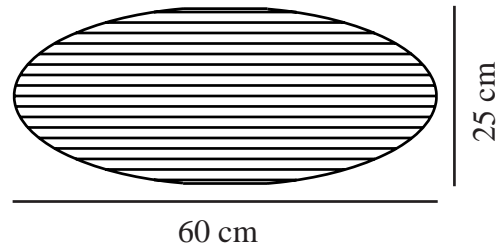

# VILLO 60 | LAMP SHADE | BLUE

2213253206

nordlux®

Maximum bulb wattage (W): 15  
Parallel connection: False

Primary material: Paper  
Secondary material: Metal  
Colour: Blue

Height (cm): 24  
Width (cm): 60  
Shade Diameter (cm): 60  
Length (cm): 60

EAN: 5704924018848  
TUN: 2378757  
Item Number: 2213253206  
Pcs Per Master Carton: 12

Sales Box Height (cm): 0.5  
Sales Box Width(cm): 62  
Sales Box Depth (cm): 63  
Sales Box Volume m<sup>3</sup> : 0.002  
Product net weight (kg): 0.165