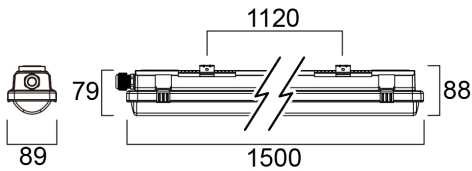

Data table

GENERAL DATA

Product name

Resisto 1500 IP66 7100lm 840