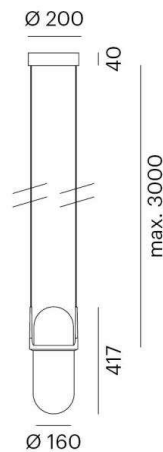

**PILLE PD**

**737-10009pgd**

PILLE PDI SUSPENSION made of hand-blown glass, black, similar to RAL 9005, pink grey, light output direct / indirect, max. 700mA, dimmable DALI, cable black, pendant length 3000mm, IP20

**DRAWING**

**LIGHT DISTRIBUTION CURVE**

**TECHNICAL DETAILS**

System perform. [W]	27
Bulb type	LED
Luminous flux [lm]	1100
Current sec. [mA]	700
Colour temp. [K]	3000K
CRI	>90
Dimming	DALI
Light output	direct / indirect
Voltage [V]	220-240V 50/60Hz
Material	hand-blown glass
Height [mm]	417
Pendant length [mm]	3000
Diameter [mm]	160
IP protection class	IP20
Voltage class	protection cl. I
Net weight [kg]	11,74
Color lamp	black
RAL	9005
Glass color	pink grey
Electric wire	black
EAN-Number	9010506207323
Lifetime [h]	50 000 L80 B10

The values are rated values. Power and luminous flux are initially subject to a tolerance of +/- 10%. Colour temperature tolerance: +/- 150 K. The values apply to an ambient temperature of 25°C unless otherwise specified.